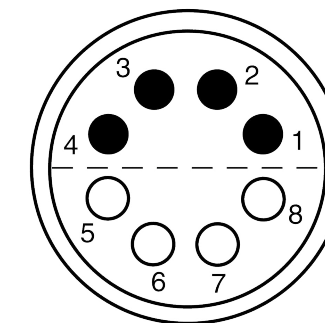

All dimensions are in millimeters (mm)

Alignment Key
Front View

Insert Configuration
Rear View

Note:

1) This picture is generic and for illustrative purposes only, and may show different keying, materials, colour, finish, and contact configuration. Minor shape or feature variations to actual item may be present.

All additional information are documented on the datasheet (See below link or QR Code)
www.lemo.com/pdf/FVN.2V.308.CLAC55.pdf

Model	Alignment Key	Series	Insert Config.	Housing	Insulator	Contact	Collet Type	Cable Ø	Variant
FVN	.	2V	.	308	.	CLAC	55		