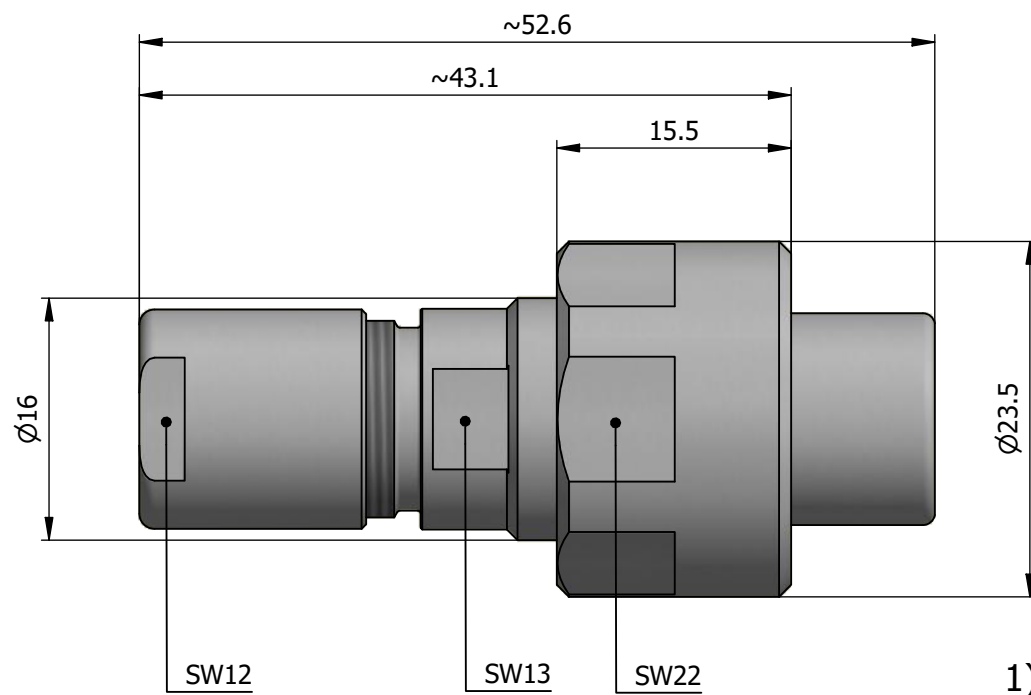

All dimensions are in millimeters (mm)

Alignment Key
Front View

Insert Configuration
Rear View

Note:

1) This picture is generic and for illustrative purposes only, and may show different keying, materials, colour, finish, and contact configuration. Minor shape or feature variations to actual item may be present.

All additional information are documented on the datasheet (See below link or QR Code)
www.lemo.com/pdf/FVN.2V.308.CLAC55.pdf

Model	Alignment Key	Series	Insert Config.	Housing	Insulator	Contact	Collet Type	Cable Ø	Variant
FVN	.	2V	.	308	.	CLAC	55		