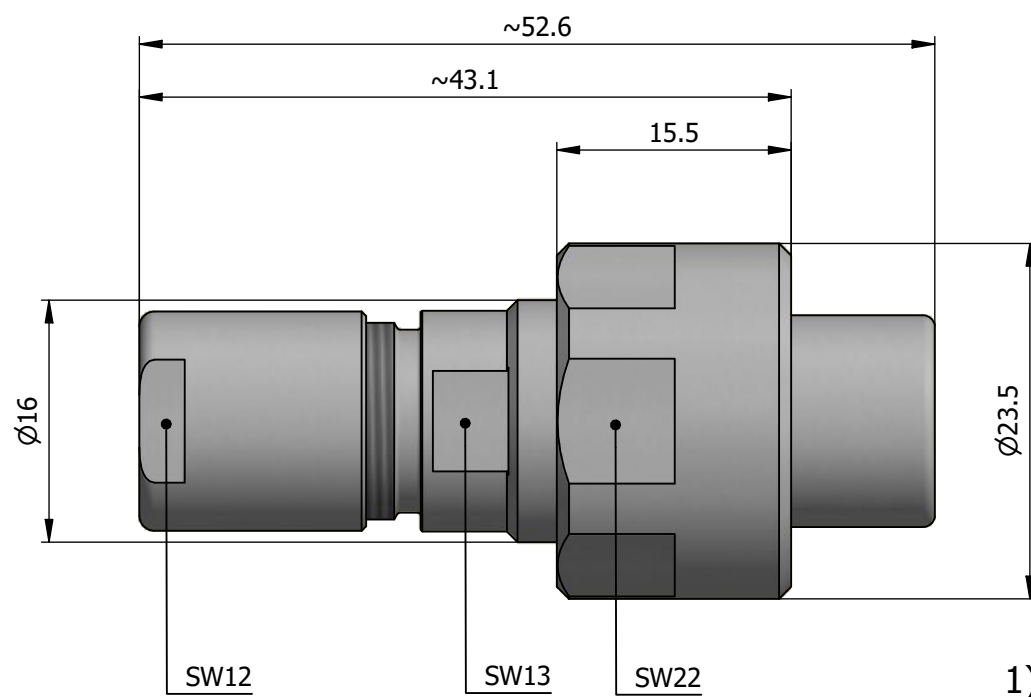

All dimensions are in millimeters (mm)

Alignment Key  
Front View

Insert Configuration  
Rear View

**Note:**

1) This picture is generic and for illustrative purposes only, and may show different keying, materials, colour, finish, and contact configuration. Minor shape or feature variations to actual item may be present.

All additional information are documented on the datasheet (See below link or QR Code)  
[www.lemo.com/pdf/FVN.2V.308.CLAC70.pdf](http://www.lemo.com/pdf/FVN.2V.308.CLAC70.pdf)

Model	Alignment Key	Series	Insert Config.	Housing	Insulator	Contact	Collet Type	Cable Ø	Variant
FVN	.	2V	.	308	.	CLAC	70		

CD

Drawn	08.06.2023	MARI / MARI
Checked	08.06.2023	MARI
Modified	00	08.06.2023 / MARI
DO NOT SCALE DRAWING		

**FVN.2V.308.CLAC70**