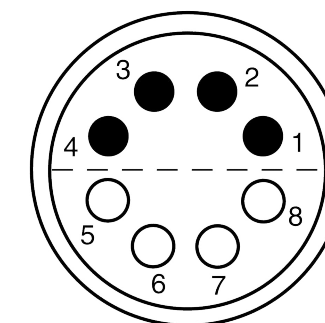

All dimensions are in millimeters (mm)

Alignment Key  
Front View

Insert Configuration  
Rear View

**Note:**

1) This picture is generic and for illustrative purposes only, and may show different keying, materials, colour, finish, and contact configuration. Minor shape or feature variations to actual item may be present.

All additional information are documented on the datasheet (See below link or QR Code)  
[www.lemo.com/pdf/FVN.2V.308.CLAC70.pdf](http://www.lemo.com/pdf/FVN.2V.308.CLAC70.pdf)

Model	Alignment Key	Series	Insert Config.	Housing	Insulator	Contact	Collet Type	Cable Ø	Variant
FVN	.	2V	.	308	.	CLAC	70		