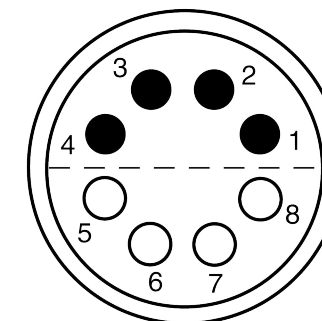

All dimensions are in millimeters (mm)

Alignment Key  
Front View

Insert Configuration  
Rear View

**Note:**

1) This picture is generic and for illustrative purposes only, and may show different keying, materials, colour, finish, and contact configuration. Minor shape or feature variations to actual item may be present.

All additional information are documented on the datasheet (See below link or QR Code)  
[www.lemo.com/pdf/FVN.2V.308.CLAK10.pdf](http://www.lemo.com/pdf/FVN.2V.308.CLAK10.pdf)

Model	Alignment Key	Series	Insert Config.	Housing	Insulator	Contact	Collet Type	Cable Ø	Variant
FVN	.	2V	.	308	.	CLAK	10		

Datasheet

**Straight plug, oversize cable collet**  
Series 2V

**LEMO**  
LEMO SA  
Chemin des Champs-Courbes 28  
1024 Ecublens - SWITZERLAND

Tel. (+41) 21 695 16 00  
email : info@lemo.com  
www.lemo.com