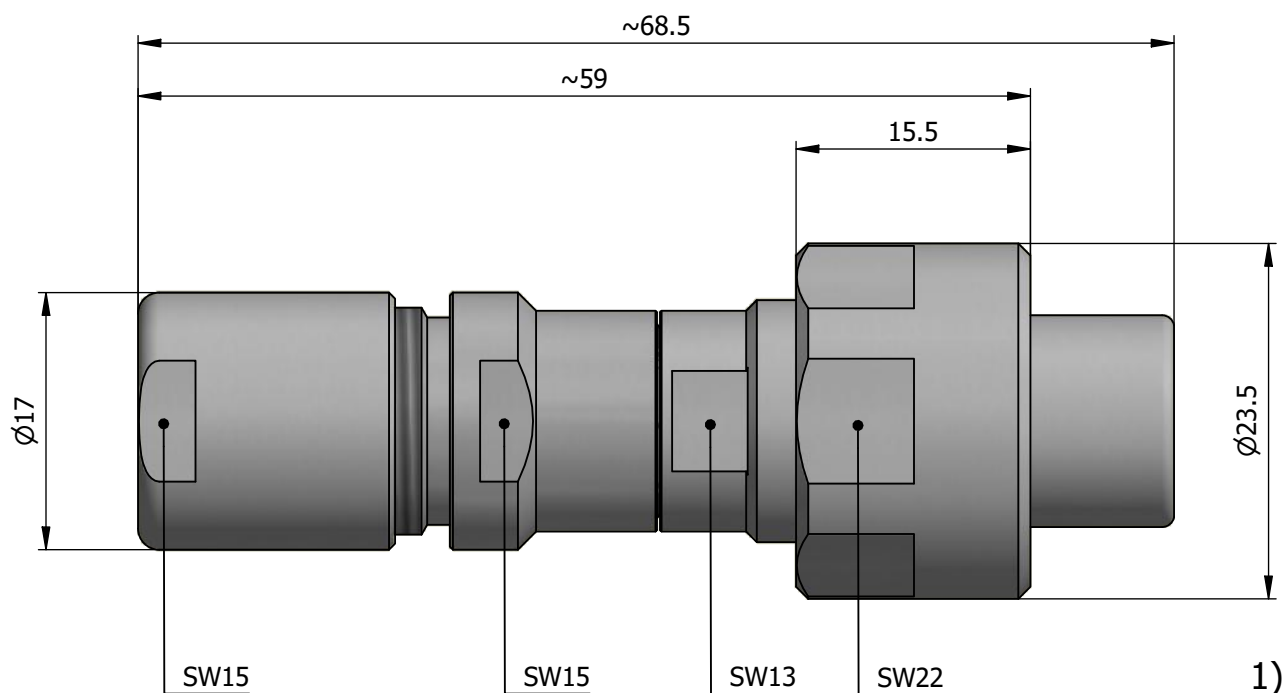

All dimensions are in millimeters (mm)

Alignment Key  
Front View

Insert Configuration  
Rear View

**Note:**

1) This picture is generic and for illustrative purposes only, and may show different keying, materials, colour, finish, and contact configuration. Minor shape or feature variations to actual item may be present.

All additional information are documented on the datasheet (See below link or QR Code)  
[www.lemo.com/pdf/FVN.2V.308.CLAK10.pdf](http://www.lemo.com/pdf/FVN.2V.308.CLAK10.pdf)

Model	Alignment Key	Series	Insert Config.	Housing	Insulator	Contact	Collet Type	Cable Ø	Variant
FVN	.	2V	.	308	.	CLAK	10		

Datasheet

**Straight plug, oversize cable collet**  
Series 2V

**LEMO**  
LEMO SA  
Chemin des Champs-Courbes 28  
1024 Ecublens - SWITZERLAND

Tel. (+41) 21 695 16 00  
email : info@lemo.com  
www.lemo.com

CD

Drawn	09.06.2023	MARI / MARI
Checked	09.06.2023	MARI
Modified	00	09.06.2023 / MARI
DO NOT SCALE DRAWING		

**FVN.2V.308.CLAK10**