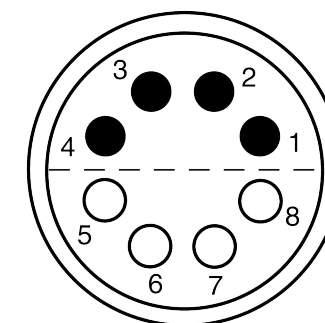

All dimensions are in millimeters (mm)

Alignment Key
Front View

Insert Configuration
Rear View

Note:

1) This picture is generic and for illustrative purposes only, and may show different keying, materials, colour, finish, and contact configuration. Minor shape or feature variations to actual item may be present.

All additional information are documented on the datasheet (See below link or QR Code)
www.lemo.com/pdf/FVN.2V.308.CLAK11.pdf

Model	Alignment Key	Series	Insert Config.	Housing	Insulator	Contact	Collet Type	Cable Ø	Variant
FVN		2V	308				CLAK	11	