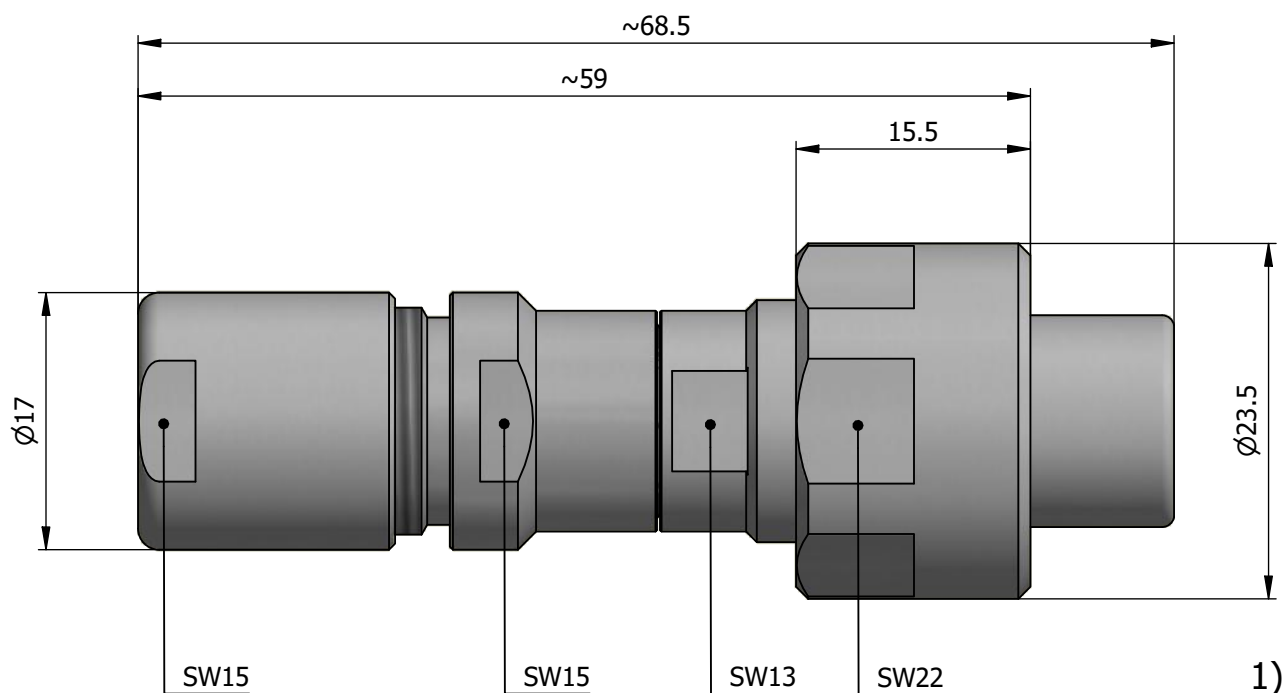

All dimensions are in millimeters (mm)

Alignment Key
Front View

Insert Configuration
Rear View

Note:

1) This picture is generic and for illustrative purposes only, and may show different keying, materials, colour, finish, and contact configuration. Minor shape or feature variations to actual item may be present.

All additional information are documented on the datasheet (See below link or QR Code)
www.lemo.com/pdf/FVN.2V.308.CLAK11.pdf

Model	Alignment Key	Series	Insert Config.	Housing	Insulator	Contact	Collet Type	Cable Ø	Variant
FVN		2V	308				CLAK	11	

Datasheet

Straight plug, oversize cable collet
Series 2V

LEMO
LEMO SA
Chemin des Champs-Courbes 28
1024 Ecublens - SWITZERLAND

Tel. (+41) 21 695 16 00
email : info@lemo.com
www.lemo.com

CD

Drawn	09.06.2023	MARI / MARI
Checked	09.06.2023	MARI
Modified	00	09.06.2023 / MARI
DO NOT SCALE DRAWING		