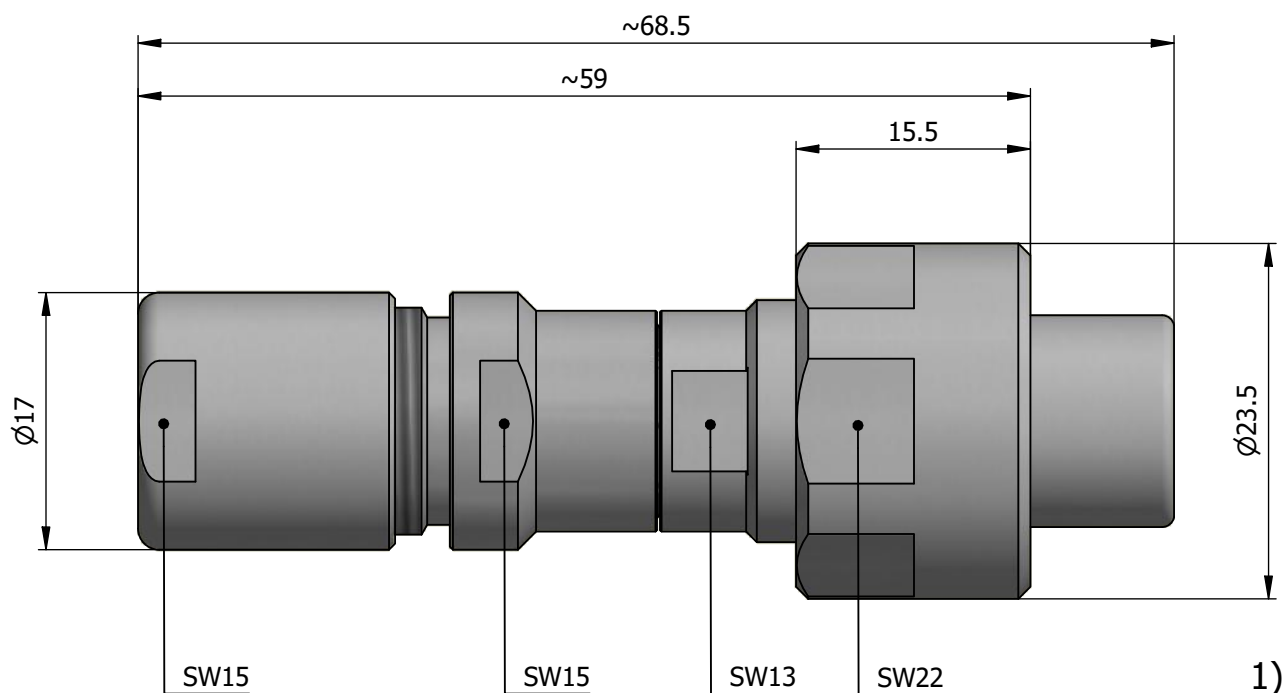

All dimensions are in millimeters (mm)

Alignment Key
Front View

Insert Configuration
Rear View

Note:

1) This picture is generic and for illustrative purposes only, and may show different keying, materials, colour, finish, and contact configuration. Minor shape or feature variations to actual item may be present.

All additional information are documented on the datasheet (See below link or QR Code)
www.lemo.com/pdf/FVN.2V.308.CLAK95.pdf

Model	Alignment Key	Series	Insert Config.	Housing	Insulator	Contact	Collet Type	Cable Ø	Variant
FVN		2V	308				CLAK	95	

Datasheet

Straight plug, oversize cable collet
Series 2V

LEMO
LEMO SA
Chemin des Champs-Courbes 28
1024 Ecublens - SWITZERLAND

Tel. (+41) 21 695 16 00
email : info@lemo.com
www.lemo.com

CD

Drawn	09.06.2023	MARI / MARI
Checked	09.06.2023	MARI
Modified	00	09.06.2023 / MARI
DO NOT SCALE DRAWING		