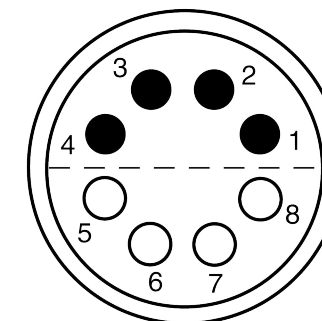

All dimensions are in millimeters (mm)

Alignment Key
Front View

Insert Configuration
Rear View

Note:

1) This picture is generic and for illustrative purposes only, and may show different keying, materials, colour, finish, and contact configuration. Minor shape or feature variations to actual item may be present.

All additional information are documented on the datasheet (See below link or QR Code)
www.lemo.com/pdf/FVN.2V.308.CLAK95.pdf

Model	Alignment Key	Series	Insert Config.	Housing	Insulator	Contact	Collet Type	Cable Ø	Variant
FVN		2V	308				CLAK	95	

Datasheet

Straight plug, oversize cable collet
Series 2V

LEMO
LEMO SA
Chemin des Champs-Courbes 28
1024 Ecublens - SWITZERLAND

Tel. (+41) 21 695 16 00
email : info@lemo.com
www.lemo.com

CD

Drawn	09.06.2023	MARI / MARI
Checked	09.06.2023	MARI
Modified	00	09.06.2023 / MARI
DO NOT SCALE DRAWING		