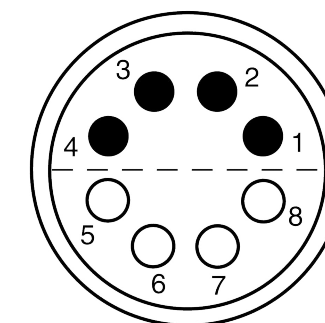

All dimensions are in millimeters (mm)

Alignment Key
Front View

Insert Configuration
Rear View

Note:

1) This picture is generic and for illustrative purposes only, and may show different keying, materials, colour, finish, and contact configuration. Minor shape or feature variations to actual item may be present.

All additional information are documented on the datasheet (See below link or QR Code)
www.lemo.com/pdf/FVN.2V.308.SLAC60.pdf

Model	Alignment Key	Series	Insert Config.	Housing	Insulator	Contact	Collet Type	Cable Ø	Variant
FVN	.	2V	.	308	.	SLAC	60		