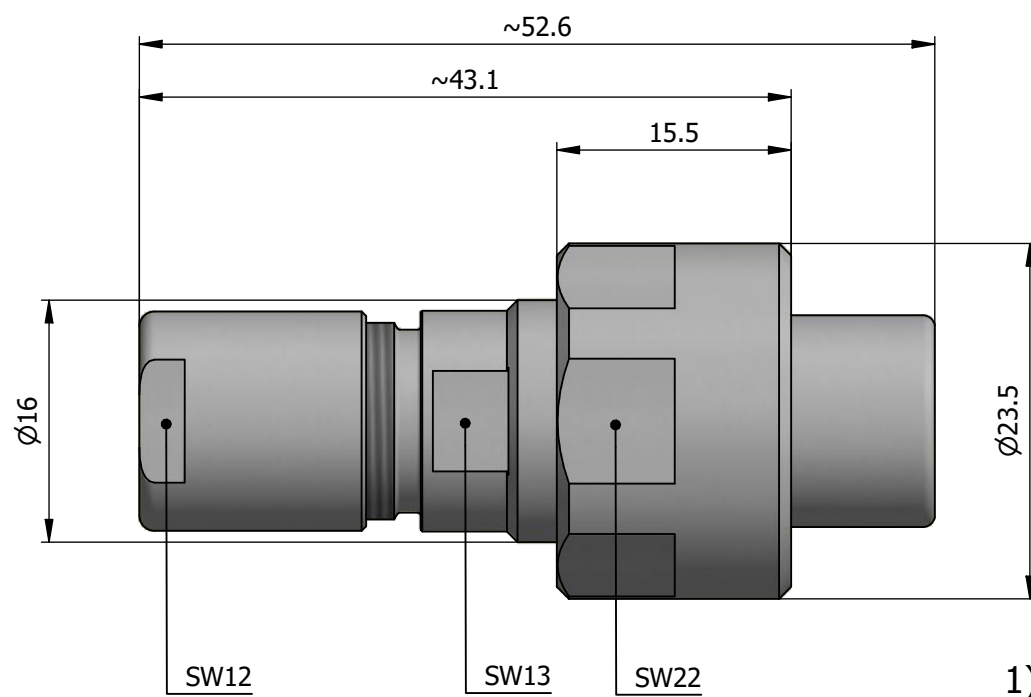

All dimensions are in millimeters (mm)

Alignment Key
Front View

Insert Configuration
Rear View

Note:

1) This picture is generic and for illustrative purposes only, and may show different keying, materials, colour, finish, and contact configuration. Minor shape or feature variations to actual item may be present.

All additional information are documented on the datasheet (See below link or QR Code)
www.lemo.com/pdf/FVN.2V.308.SLAC60.pdf

Model	Alignment Key	Series	Insert Config.	Housing	Insulator	Contact	Collet Type	Cable Ø	Variant
FVN	.	2V	.	308	.	SLAC	60		