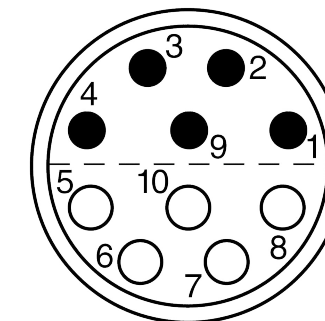

All dimensions are in millimeters (mm)

Alignment Key
Front View

Insert Configuration
Rear View

Note:

1) This picture is generic and for illustrative purposes only, and may show different keying, materials, colour, finish, and contact configuration. Minor shape or feature variations to actual item may be present.

All additional information are documented on the datasheet (See below link or QR Code)
www.lemo.com/pdf/FVN.2V.310.CLAC40.pdf

Model	Alignment Key	Series	Insert Config.	Housing	Insulator	Contact	Collet Type	Cable Ø	Variant
FVN	.	2V	.	310	.	CLAC	40		