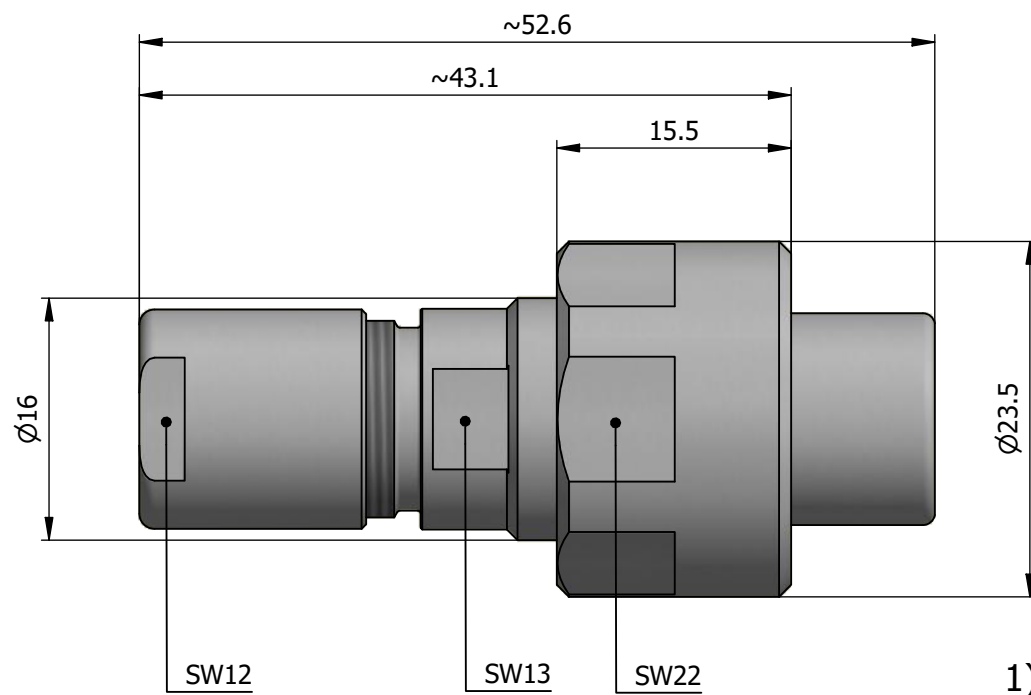

All dimensions are in millimeters (mm)

Alignment Key
Front View

Insert Configuration
Rear View

Note:

1) This picture is generic and for illustrative purposes only, and may show different keying, materials, colour, finish, and contact configuration. Minor shape or feature variations to actual item may be present.

All additional information are documented on the datasheet (See below link or QR Code)
www.lemo.com/pdf/FVN.2V.310.CLAC40.pdf

Model	Alignment Key	Series	Insert Config.	Housing	Insulator	Contact	Collet Type	Cable Ø	Variant
FVN	.	2V	.	310	.	CLAC	40		