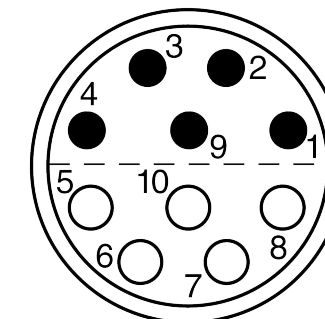

All dimensions are in millimeters (mm)

Alignment Key
Front View

Insert Configuration
Rear View

Note:

1) This picture is generic and for illustrative purposes only, and may show different keying, materials, colour, finish, and contact configuration. Minor shape or feature variations to actual item may be present.

All additional information are documented on the datasheet (See below link or QR Code)
www.lemo.com/pdf/FVN.2V.310.CLAC50.pdf

| | | | | | | | | | |
|-------|---------------|--------|----------------|---------|-----------|---------|-------------|---------|---------|
| Model | Alignment Key | Series | Insert Config. | Housing | Insulator | Contact | Collet Type | Cable Ø | Variant |
| FVN | .2V | .310 | .CLAC50 | | | | | | |