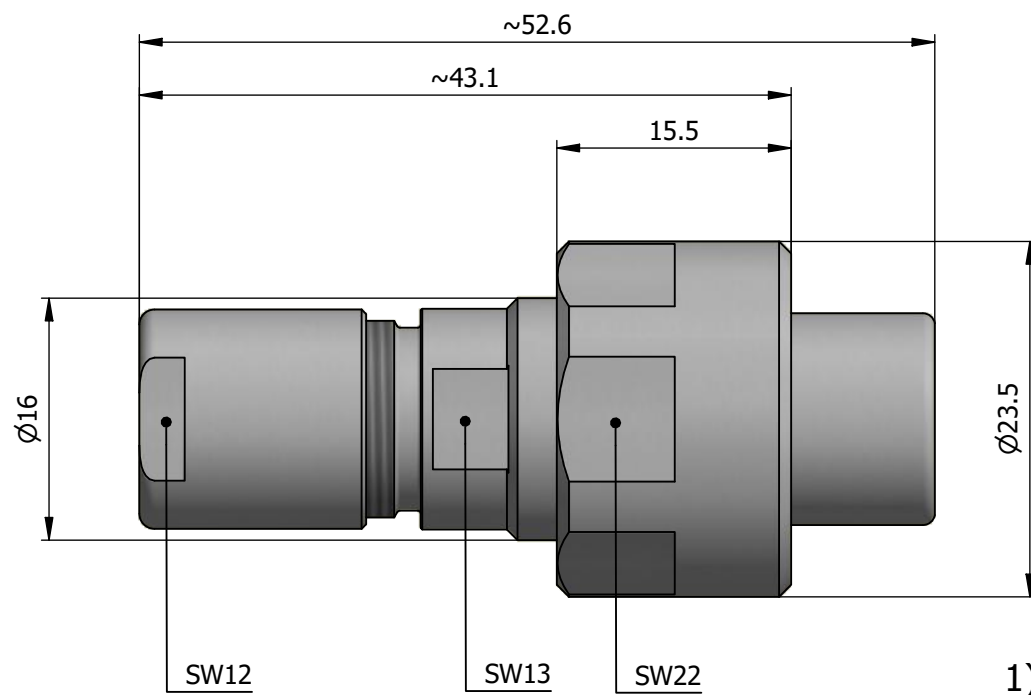

All dimensions are in millimeters (mm)

Alignment Key
Front View

Insert Configuration
Rear View

Note:

1) This picture is generic and for illustrative purposes only, and may show different keying, materials, colour, finish, and contact configuration. Minor shape or feature variations to actual item may be present.

All additional information are documented on the datasheet (See below link or QR Code)
www.lemo.com/pdf/FVN.2V.310.CLAC50.pdf

| | | | | | | | | | |
|-------|---------------|--------|----------------|---------|-----------|---------|-------------|---------|---------|
| Model | Alignment Key | Series | Insert Config. | Housing | Insulator | Contact | Collet Type | Cable Ø | Variant |
| FVN | .2V | .310 | .CLAC50 | | | | | | |