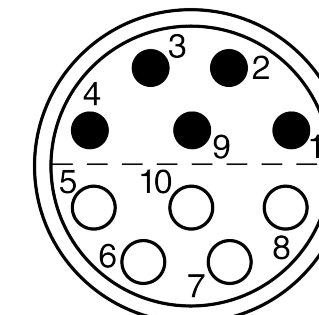

All dimensions are in millimeters (mm)

Alignment Key  
Front View

Insert Configuration  
Rear View

**Note:**

1) This picture is generic and for illustrative purposes only, and may show different keying, materials, colour, finish, and contact configuration. Minor shape or feature variations to actual item may be present.

All additional information are documented on the datasheet (See below link or QR Code)  
[www.lemo.com/pdf/FVN.2V.310.CLAC65.pdf](http://www.lemo.com/pdf/FVN.2V.310.CLAC65.pdf)

Model	Alignment Key	Series	Insert Config.	Housing	Insulator	Contact	Collet Type	Cable Ø	Variant
FVN	.2V	.310	.CLAC65						

<p>Datasheet</p>	<p><b>Straight plug, cable collet</b></p> <p>Series 2V</p>		<p>Drawn 08.06.2023 MARI / MARI</p>
	<p>LEMO SA Chemin des Champs-Courbes 28 1024 Ecublens - SWITZERLAND</p>		<p>Checked 08.06.2023 MARI</p>
	<p>Tel. (+41) 21 695 16 00 email : info@lemo.com www.lemo.com</p>		<p>Modified 00 08.06.2023 / MARI</p>
	<p>CD</p>		<p>DO NOT SCALE DRAWING</p>
<p><b>FVN.2V.310.CLAC65</b></p>			