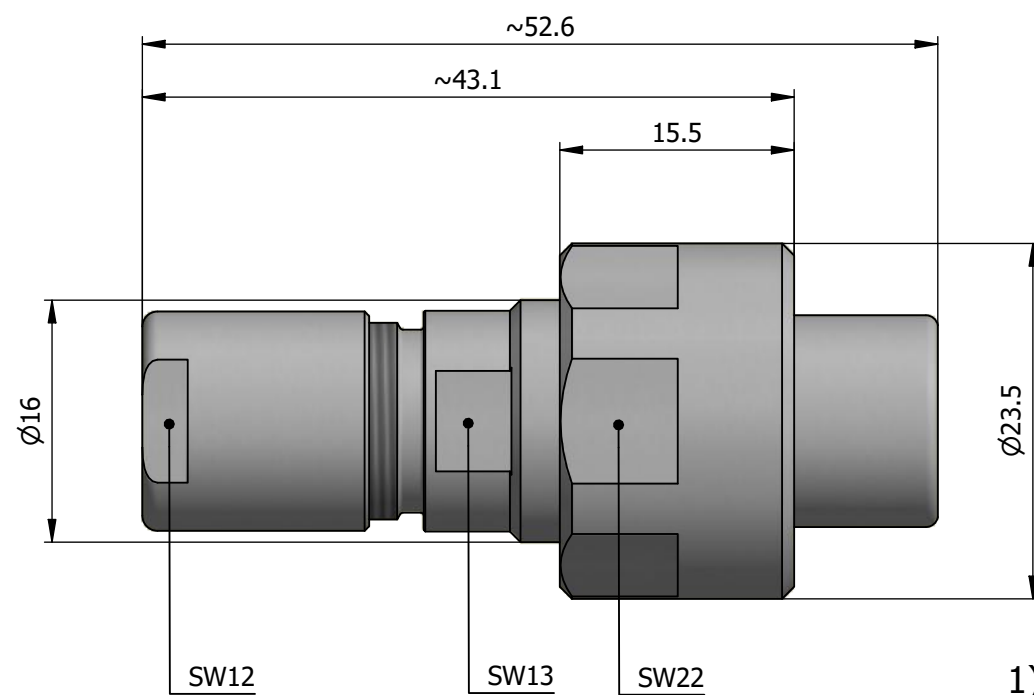

All dimensions are in millimeters (mm)

Alignment Key  
Front View

Insert Configuration  
Rear View

**Note:**

1) This picture is generic and for illustrative purposes only, and may show different keying, materials, colour, finish, and contact configuration. Minor shape or feature variations to actual item may be present.

All additional information are documented on the datasheet (See below link or QR Code)  
[www.lemo.com/pdf/FVN.2V.310.CLAC65.pdf](http://www.lemo.com/pdf/FVN.2V.310.CLAC65.pdf)

Model	Alignment Key	Series	Insert Config.	Housing	Insulator	Contact	Collet Type	Cable Ø	Variant
FVN	.2V	.310	.CLAC65						

<p>Datasheet</p>	<p><b>Straight plug, cable collet</b></p> <p>Series 2V</p>		<p>Drawn 08.06.2023 MARI / MARI</p>
	<p>LEMO SA Chemin des Champs-Courbes 28 1024 Ecublens - SWITZERLAND</p>		<p>Checked 08.06.2023 MARI</p>
	<p>Tel. (+41) 21 695 16 00 email : info@lemo.com www.lemo.com</p>		<p>Modified 00 08.06.2023 / MARI</p>
	<p>CD</p>		<p>DO NOT SCALE DRAWING</p>
<p><b>FVN.2V.310.CLAC65</b></p>			