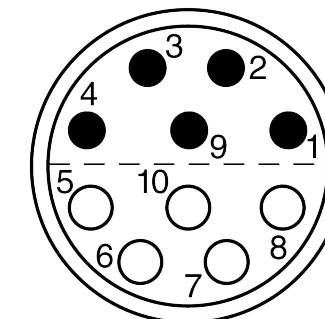

All dimensions are in millimeters (mm)

Alignment Key
Front View

Insert Configuration
Rear View

Note:

1) This picture is generic and for illustrative purposes only, and may show different keying, materials, colour, finish, and contact configuration. Minor shape or feature variations to actual item may be present.

All additional information are documented on the datasheet (See below link or QR Code)
www.lemo.com/pdf/FVN.2V.310.SLAC80.pdf

Model	Alignment Key	Series	Insert Config.	Housing	Insulator	Contact	Collet Type	Cable Ø	Variant
FVN	.2V	.310	.SLAC80						