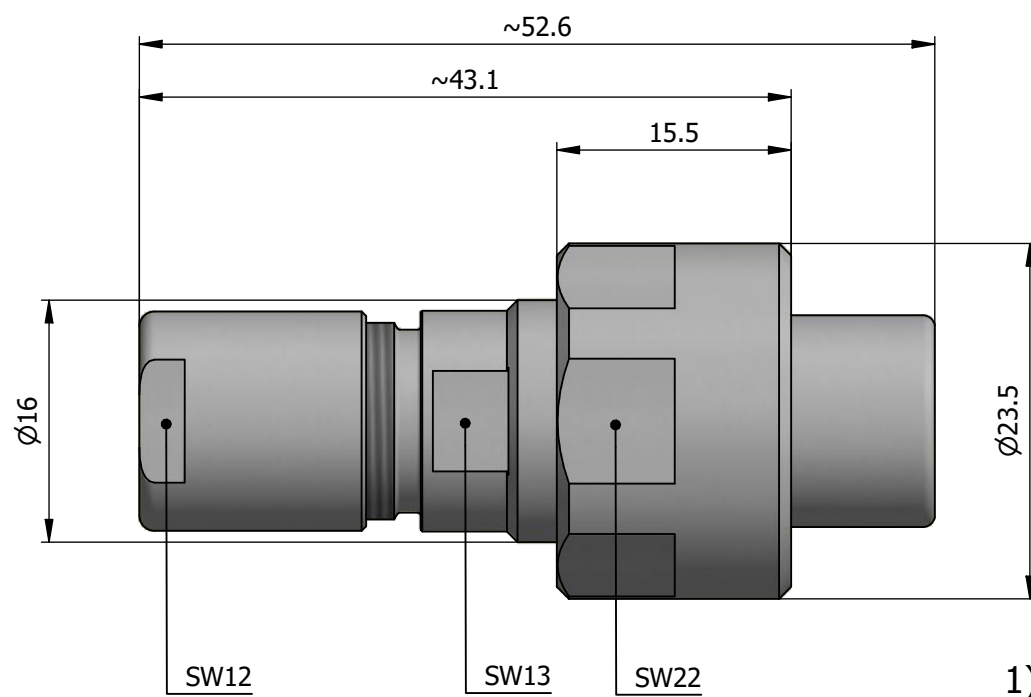

All dimensions are in millimeters (mm)

Alignment Key
Front View

Insert Configuration
Rear View

Note:

1) This picture is generic and for illustrative purposes only, and may show different keying, materials, colour, finish, and contact configuration. Minor shape or feature variations to actual item may be present.

All additional information are documented on the datasheet (See below link or QR Code)
www.lemo.com/pdf/FVN.2V.310.SLAC80.pdf

Model	Alignment Key	Series	Insert Config.	Housing	Insulator	Contact	Collet Type	Cable Ø	Variant
FVN	.2V	.310	.SLAC80						