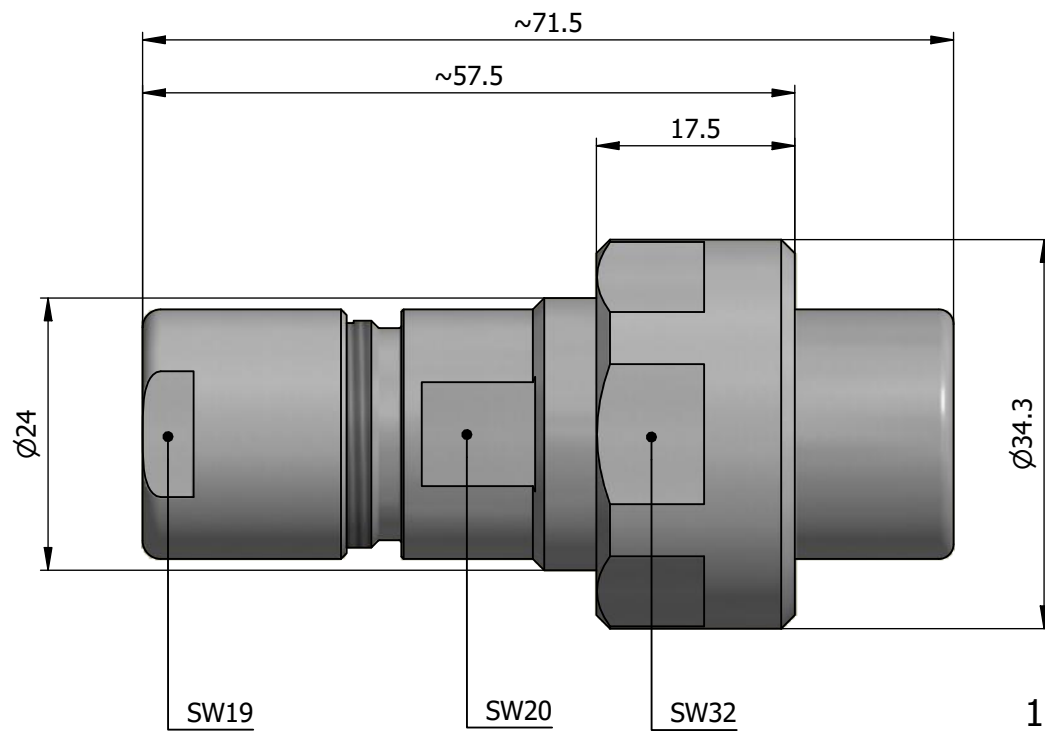

All dimensions are in millimeters (mm)

Alignment Key
Front View

Insert Configuration
Rear View

Note:

1) This picture is generic and for illustrative purposes only, and may show different keying, materials, colour, finish, and contact configuration. Minor shape or feature variations to actual item may be present.

All additional information are documented on the datasheet (See below link or QR Code)
www.lemo.com/pdf/FVN.4V.302.CLAC12.pdf

Model	Alignment Key	Series	Insert Config.	Housing	Insulator	Contact	Collet Type	Cable \varnothing	Variant
FVN		4V	302				CLAC	12	