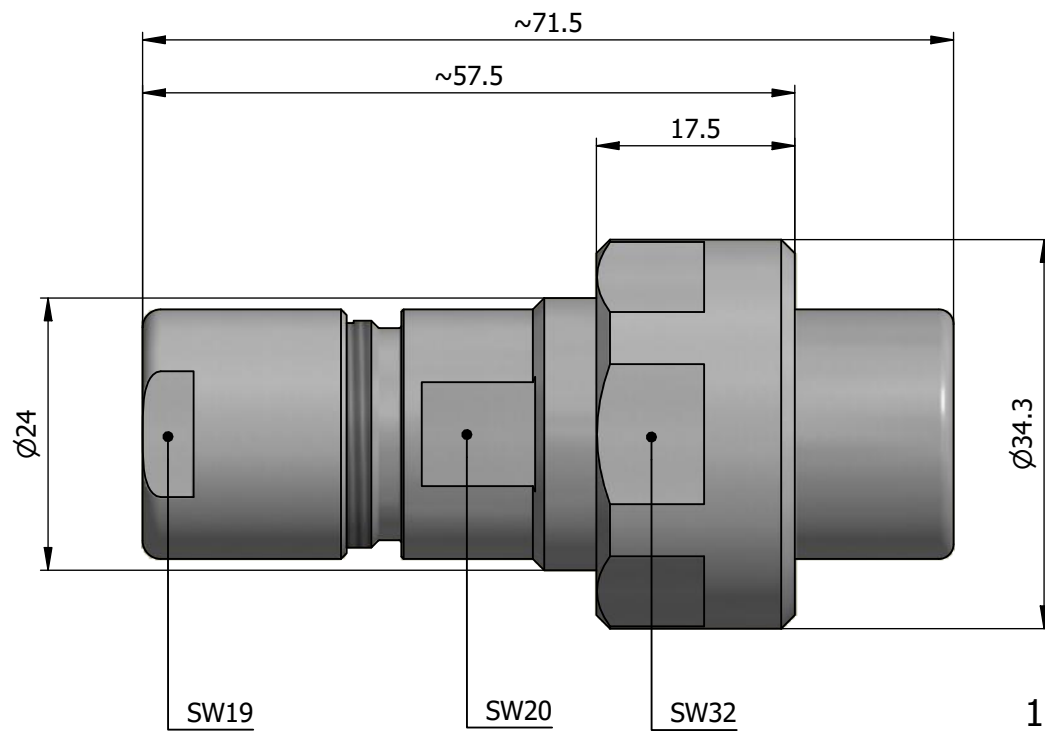

All dimensions are in millimeters (mm)

Alignment Key
Front View

Insert Configuration
Rear View

Note:

1) This picture is generic and for illustrative purposes only, and may show different keying, materials, colour, finish, and contact configuration. Minor shape or feature variations to actual item may be present.

All additional information are documented on the datasheet (See below link or QR Code)
www.lemo.com/pdf/FVN.4V.302.CLAC15.pdf

Model	Alignment Key	Series	Insert Config.	Housing	Insulator	Contact	Collet Type	Cable \varnothing	Variant
FVN		4V	302				CLAC	15	