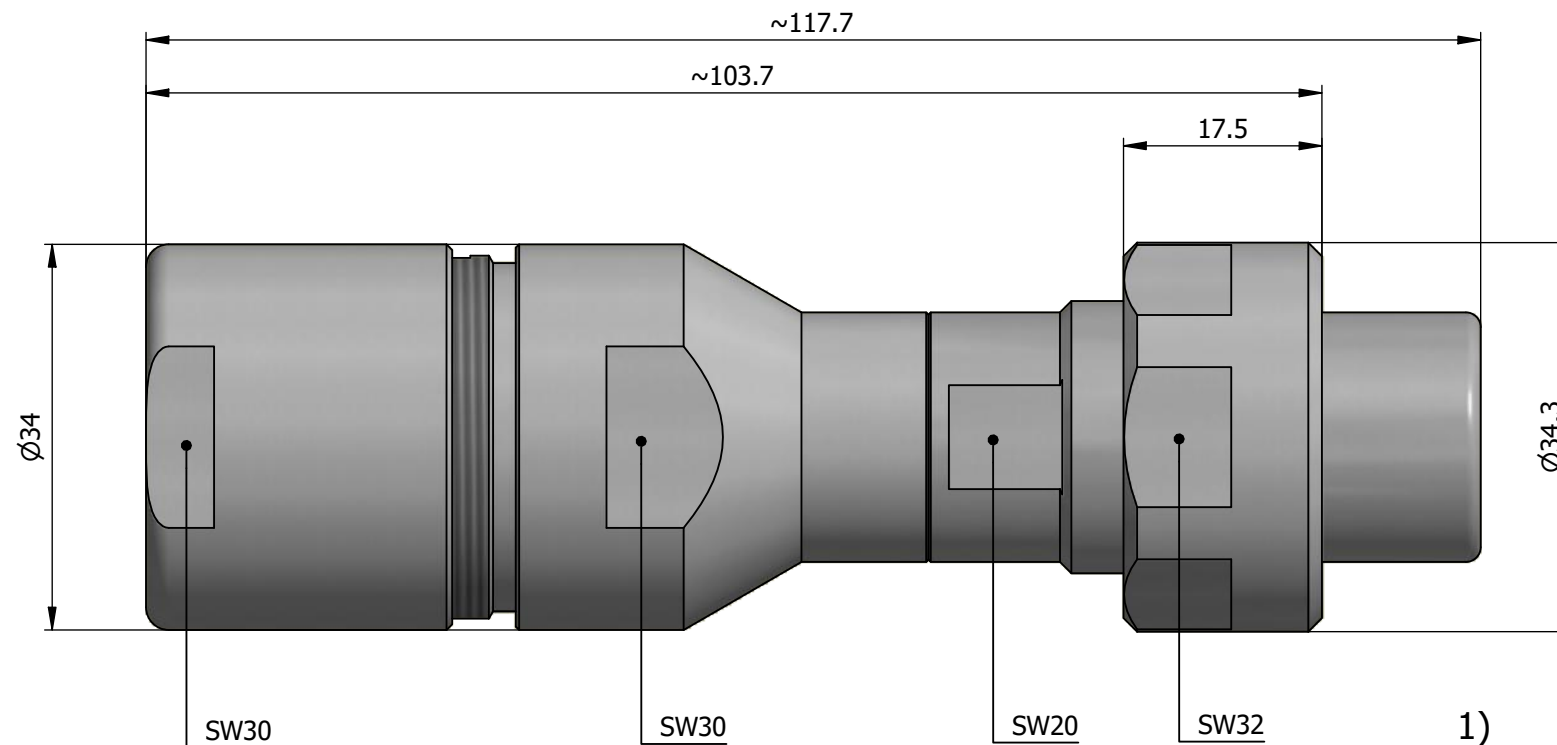

All dimensions are in millimeters (mm)

Alignment Key
Front View

Insert Configuration
Rear View

Note:

1) This picture is generic and for illustrative purposes only, and may show different keying, materials, colour, finish, and contact configuration. Minor shape or feature variations to actual item may be present.

All additional information are documented on the datasheet (See below link or QR Code)
www.lemo.com/pdf/FVN.4V.302.CLAK16.pdf

Model	Alignment Key	Series	Insert Config.	Housing	Insulator	Contact	Collet Type	Cable Ø	Variant
FVN		4V	302				CLAK	16	

Datasheet

Straight plug, oversize cable collet
Series 4V

LEMO
LEMO SA
Chemin des Champs-Courbes 28
1024 Ecublens - SWITZERLAND

Tel. (+41) 21 695 16 00
email : info@lemo.com
www.lemo.com

CD

Drawn	22.06.2023	MARI / MARI
Checked	22.06.2023	OBAR
Modified	00	22.06.2023 / MARI
DO NOT SCALE DRAWING		