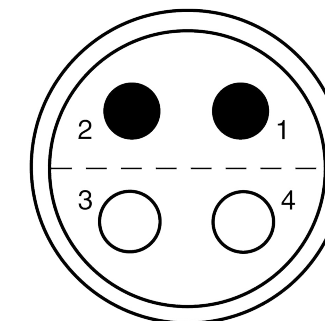

All dimensions are in millimeters (mm)

Alignment Key
Front View

Insert Configuration
Rear View

Note:

1) This picture is generic and for illustrative purposes only, and may show different keying, materials, colour, finish, and contact configuration. Minor shape or feature variations to actual item may be present.

All additional information are documented on the datasheet (See below link or QR Code)
www.lemo.com/pdf/FVN.4V.304.CLAC11.pdf

Model	Alignment Key	Series	Insert Config.	Housing	Insulator	Contact	Collet Type	Cable \varnothing	Variant
FVN		4V	304				CLAC	11	