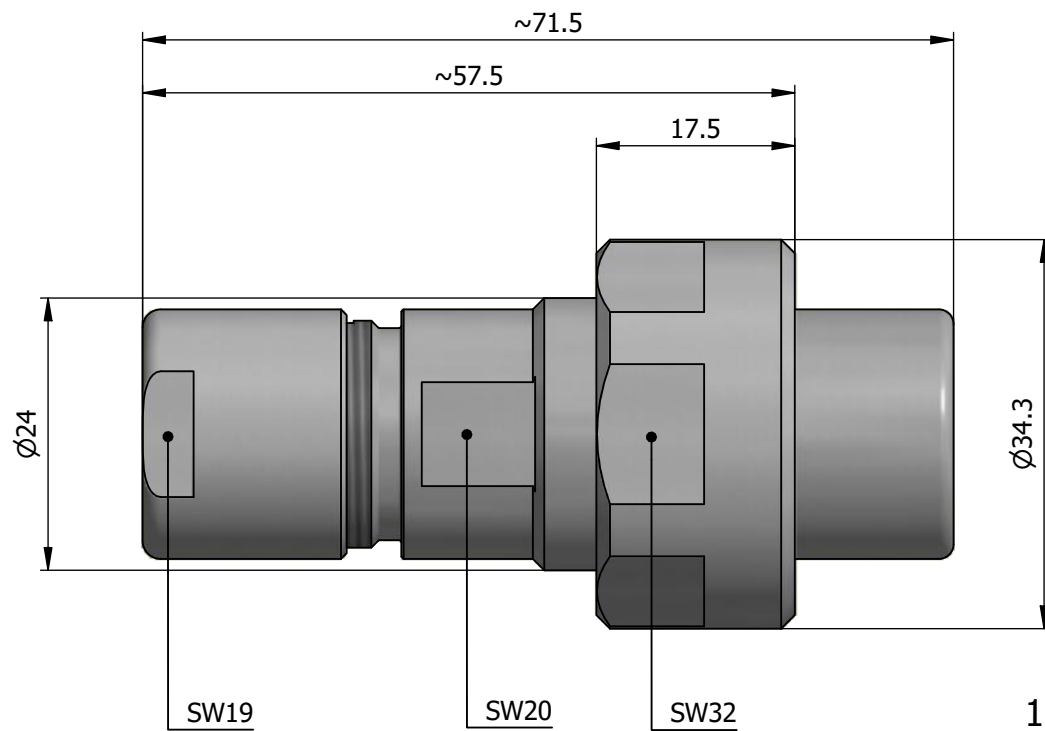

All dimensions are in millimeters (mm)

Alignment Key
Front View

Insert Configuration
Rear View

Note:

1) This picture is generic and for illustrative purposes only, and may show different keying, materials, colour, finish, and contact configuration. Minor shape or feature variations to actual item may be present.

All additional information are documented on the datasheet (See below link or QR Code)
www.lemo.com/pdf/FVN.4V.304.CLAC11.pdf

Model	Alignment Key	Series	Insert Config.	Housing	Insulator	Contact	Collet Type	Cable \varnothing	Variant
FVN		4V	304				CLAC	11	