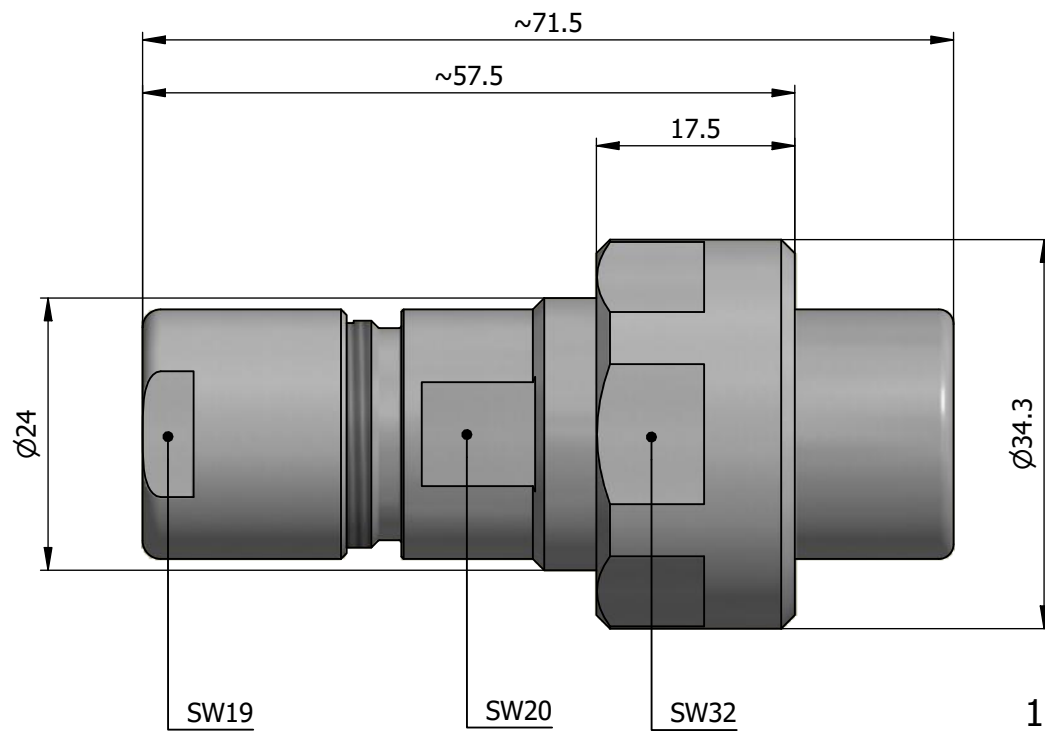

All dimensions are in millimeters (mm)

Alignment Key
Front View

Insert Configuration
Rear View

Note:

1) This picture is generic and for illustrative purposes only, and may show different keying, materials, colour, finish, and contact configuration. Minor shape or feature variations to actual item may be present.

All additional information are documented on the datasheet (See below link or QR Code)
www.lemo.com/pdf/FVN.4V.304.CLAC85.pdf

Model	Alignment Key	Series	Insert Config.	Housing	Insulator	Contact	Collet Type	Cable \varnothing	Variant
FVN		4V	304				CLAC	85	