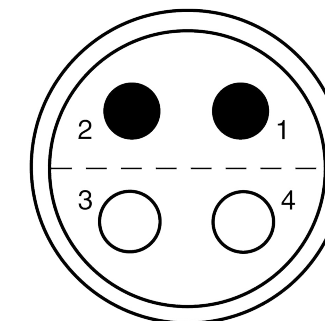

All dimensions are in millimeters (mm)

Alignment Key
Front View

Insert Configuration
Rear View

Note:

1) This picture is generic and for illustrative purposes only, and may show different keying, materials, colour, finish, and contact configuration. Minor shape or feature variations to actual item may be present.

All additional information are documented on the datasheet (See below link or QR Code)
www.lemo.com/pdf/FVN.4V.304.CLAC85.pdf

Model	Alignment Key	Series	Insert Config.	Housing	Insulator	Contact	Collet Type	Cable \varnothing	Variant
FVN		4V	304				CLAC	85	