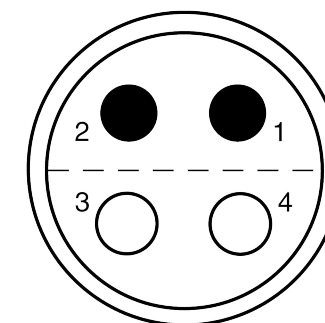

All dimensions are in millimeters (mm)

Alignment Key
Front View

Insert Configuration
Rear View

Note:

1) This picture is generic and for illustrative purposes only, and may show different keying, materials, colour, finish, and contact configuration. Minor shape or feature variations to actual item may be present.

All additional information are documented on the datasheet (See below link or QR Code)
www.lemo.com/pdf/FVN.4V.304.CLAC95.pdf

Model	Alignment Key	Series	Insert Config.	Housing	Insulator	Contact	Collet Type	Cable \varnothing	Variant
FVN		4V	304				CLAC	95	