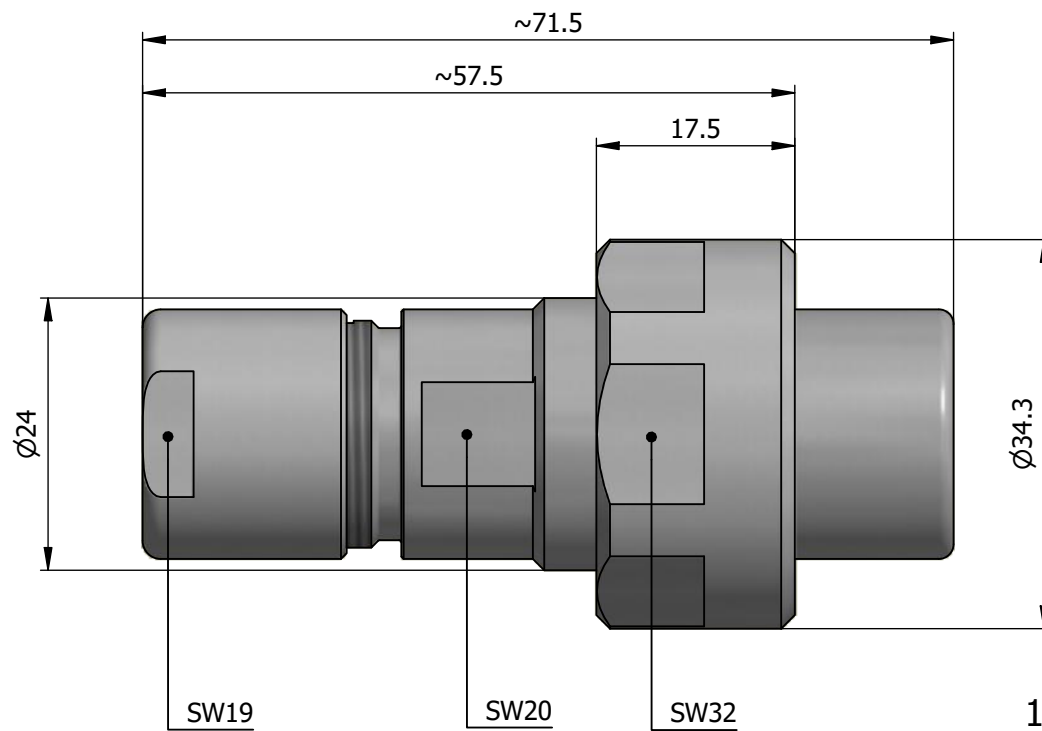

All dimensions are in millimeters (mm)

Alignment Key
Front View

Insert Configuration
Rear View

Note:

1) This picture is generic and for illustrative purposes only, and may show different keying, materials, colour, finish, and contact configuration. Minor shape or feature variations to actual item may be present.

All additional information are documented on the datasheet (See below link or QR Code)
www.lemo.com/pdf/FVN.4V.304.CLAC95.pdf

Model	Alignment Key	Series	Insert Config.	Housing	Insulator	Contact	Collet Type	Cable \varnothing	Variant
FVN		4V	304				CLAC	95	