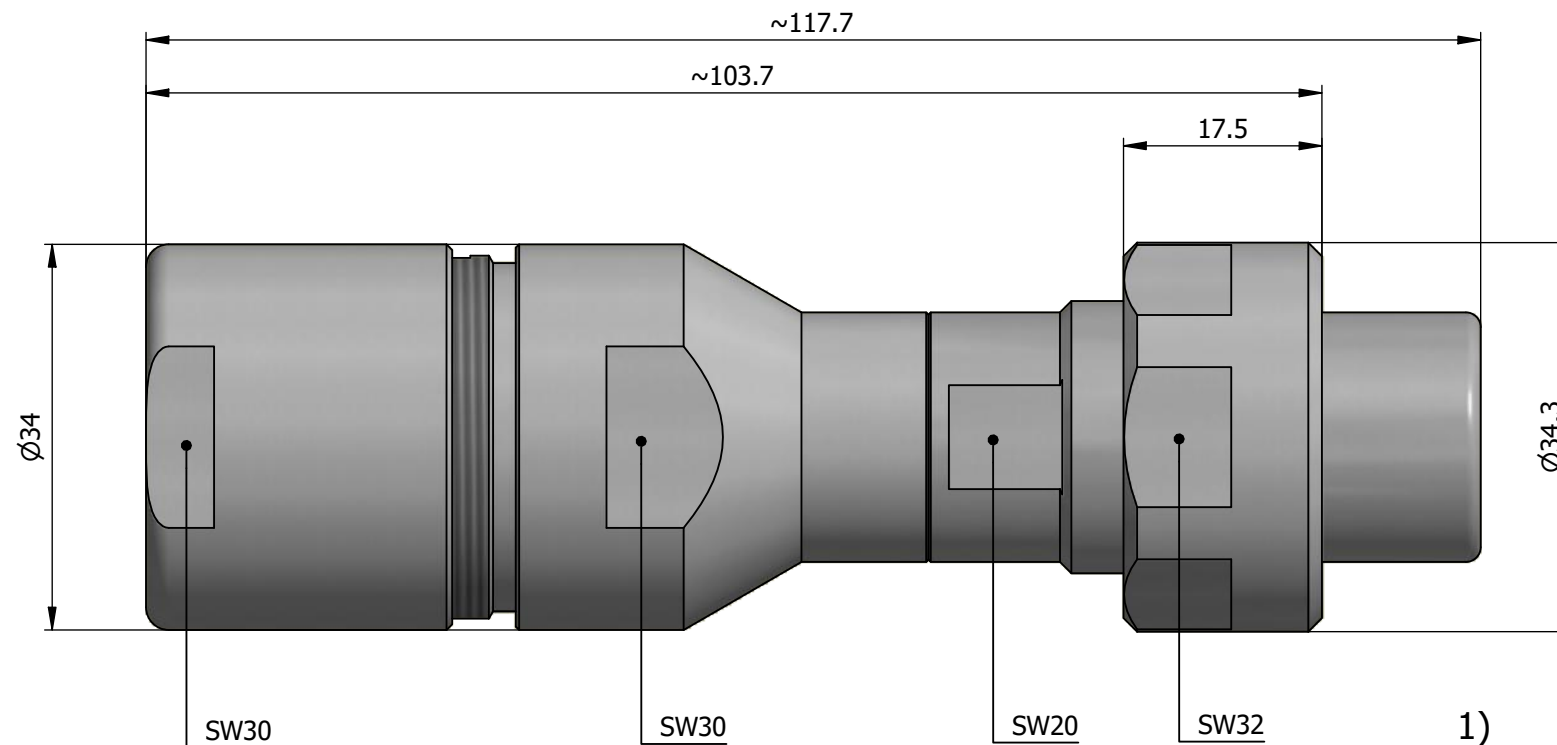

All dimensions are in millimeters (mm)

Alignment Key
Front View

Insert Configuration
Rear View

Note:

1) This picture is generic and for illustrative purposes only, and may show different keying, materials, colour, finish, and contact configuration. Minor shape or feature variations to actual item may be present.

All additional information are documented on the datasheet (See below link or QR Code)
www.lemo.com/pdf/FVN.4V.304.CLAK16.pdf

Model	Alignment Key	Series	Insert Config.	Housing	Insulator	Contact	Collet Type	Cable Ø	Variant
FVN		4V	304				CLAK	16	