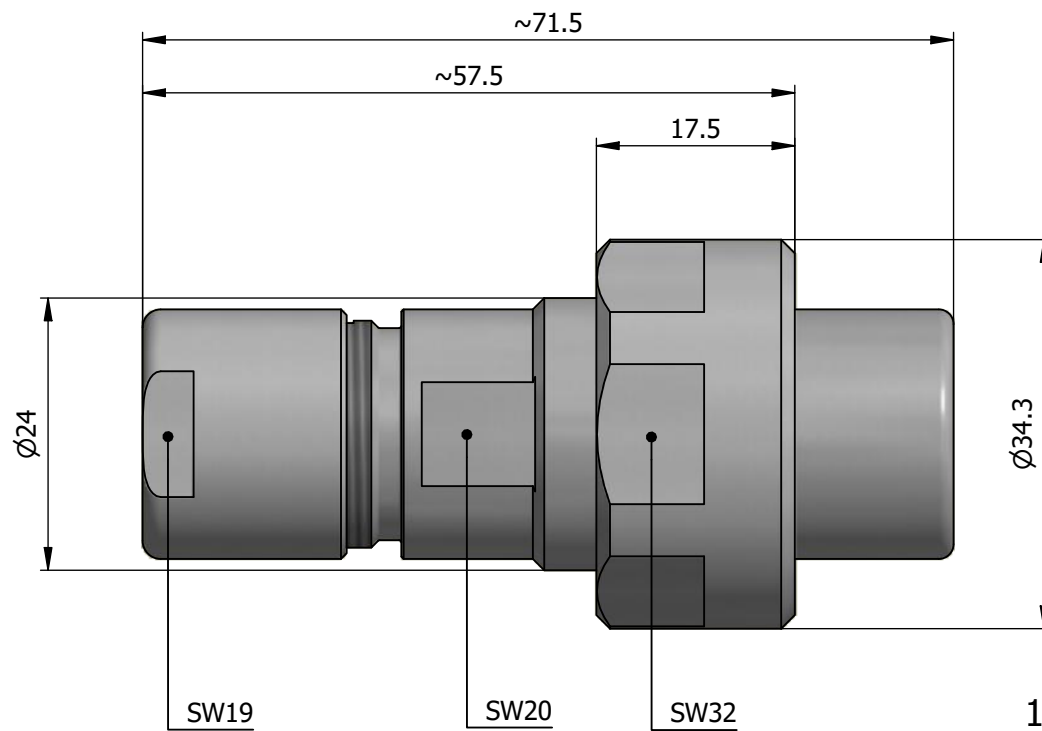

All dimensions are in millimeters (mm)

Alignment Key  
Front View

Insert Configuration  
Rear View

**Note:**

1) This picture is generic and for illustrative purposes only, and may show different keying, materials, colour, finish, and contact configuration. Minor shape or feature variations to actual item may be present.

All additional information are documented on the datasheet (See below link or QR Code)  
[www.lemo.com/pdf/FVN.4V.305.CLAC12.pdf](http://www.lemo.com/pdf/FVN.4V.305.CLAC12.pdf)

Model	Alignment Key	Series	Insert Config.	Housing	Insulator	Contact	Collet Type	Cable $\varnothing$	Variant
FVN		4V	305				CLAC	12	