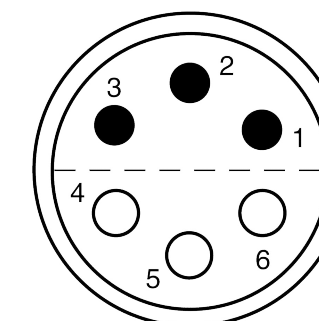

All dimensions are in millimeters (mm)

Alignment Key
Front View

Insert Configuration
Rear View

Note:

1) This picture is generic and for illustrative purposes only, and may show different keying, materials, colour, finish, and contact configuration. Minor shape or feature variations to actual item may be present.

All additional information are documented on the datasheet (See below link or QR Code)
www.lemo.com/pdf/FVN.4V.306.CLAC12.pdf

Model	Alignment Key	Series	Insert Config.	Housing	Insulator	Contact	Collet Type	Cable \varnothing	Variant
FVN		4V	306				CLAC	12	

<p>Datasheet</p>	<p>Straight plug, cable collet</p> <p>Series 4V</p>		<p>Drawn 22.06.2023 MARI / MARI</p>
	<p>LEMO SA Chemin des Champs-Courbes 28 1024 Ecublens - SWITZERLAND</p>		<p>Checked 22.06.2023 OBAR</p>
	<p>Tel. (+41) 21 695 16 00 email : info@lemo.com www.lemo.com</p>		<p>Modified 00 22.06.2023 / MARI</p>
	<p>CD</p>		<p>DO NOT SCALE DRAWING</p>
<p>FVN.4V.306.CLAC12</p>			