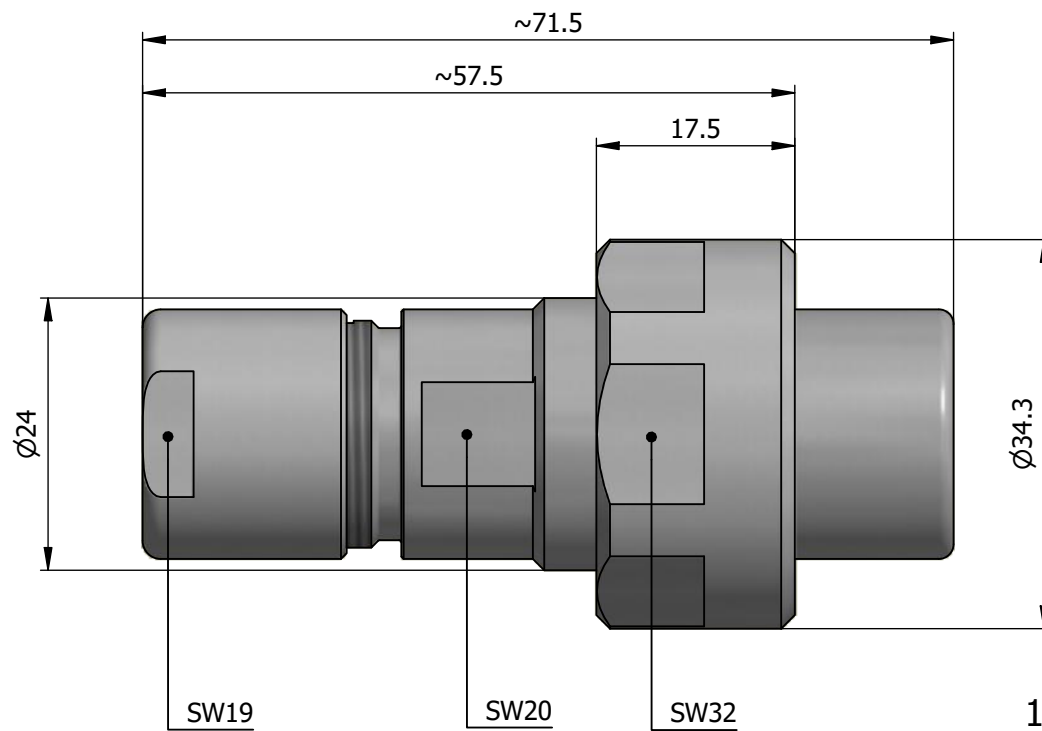

All dimensions are in millimeters (mm)

Alignment Key
Front View

Insert Configuration
Rear View

Note:

1) This picture is generic and for illustrative purposes only, and may show different keying, materials, colour, finish, and contact configuration. Minor shape or feature variations to actual item may be present.

All additional information are documented on the datasheet (See below link or QR Code)
www.lemo.com/pdf/FVN.4V.306.CLAC12.pdf

Model	Alignment Key	Series	Insert Config.	Housing	Insulator	Contact	Collet Type	Cable \varnothing	Variant
FVN		4V	306				CLAC	12	

<p>Datasheet</p>	<p>Straight plug, cable collet</p> <p>Series 4V</p>		<p>Drawn 22.06.2023 MARI / MARI</p>
	<p>LEMO SA Chemin des Champs-Courbes 28 1024 Ecublens - SWITZERLAND</p>		<p>Checked 22.06.2023 OBAR</p>
	<p>Tel. (+41) 21 695 16 00 email : info@lemo.com www.lemo.com</p>		<p>Modified 00 22.06.2023 / MARI</p>
	<p>CD</p>		<p>DO NOT SCALE DRAWING</p>
<p>FVN.4V.306.CLAC12</p>			