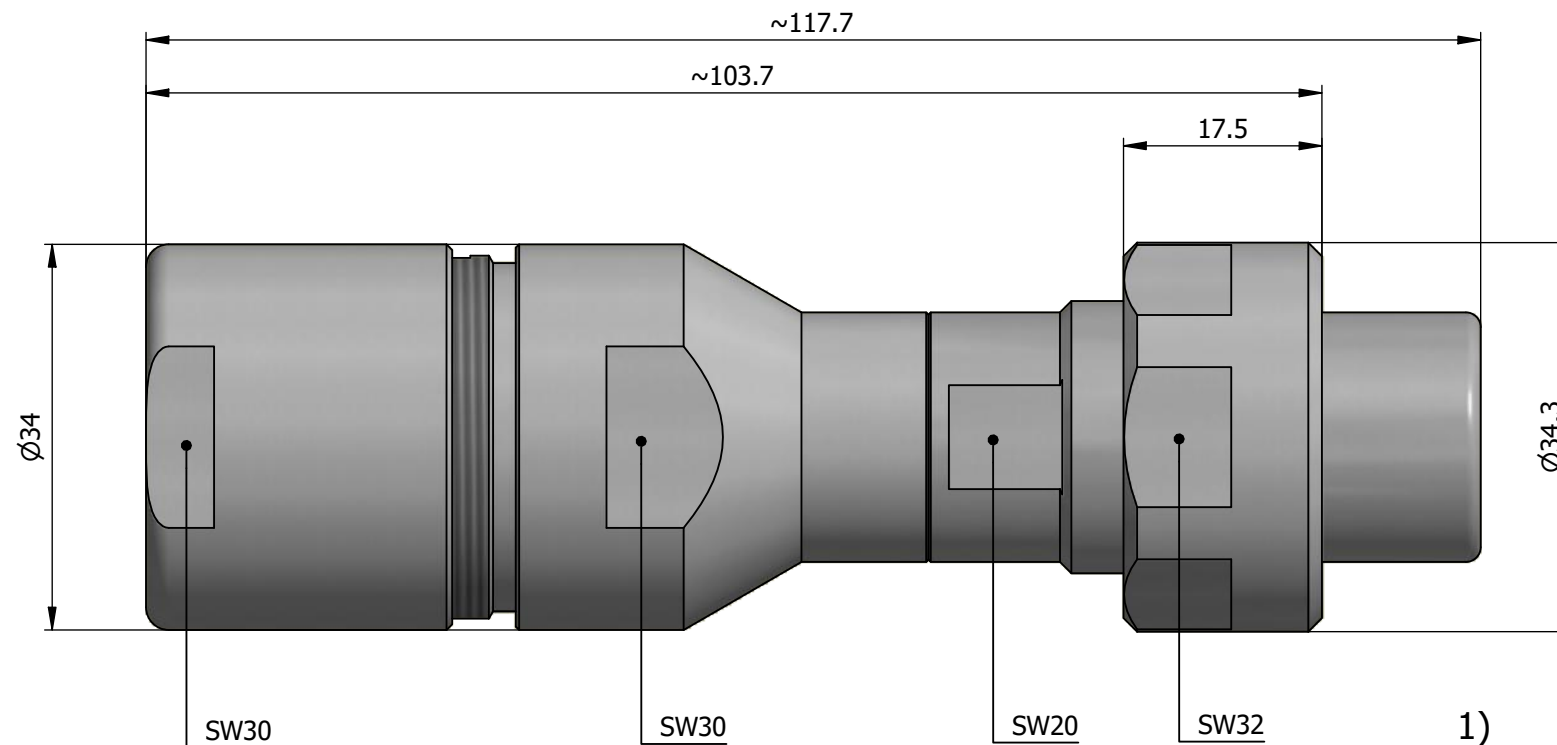

All dimensions are in millimeters (mm)

Alignment Key
Front View

Insert Configuration
Rear View

Note:

1) This picture is generic and for illustrative purposes only, and may show different keying, materials, colour, finish, and contact configuration. Minor shape or feature variations to actual item may be present.

All additional information are documented on the datasheet (See below link or QR Code)
www.lemo.com/pdf/FVN.4V.306.SLAK16E.pdf

Model	Alignment Key	Series	Insert Config.	Housing	Insulator	Contact	Collet Type	Cable Ø	Variant
FVN		4V	306						SLAK16E