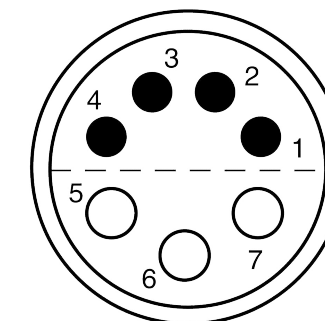

All dimensions are in millimeters (mm)

Alignment Key  
Front View

Insert Configuration  
Rear View

**Note:**

1) This picture is generic and for illustrative purposes only, and may show different keying, materials, colour, finish, and contact configuration. Minor shape or feature variations to actual item may be present.

All additional information are documented on the datasheet (See below link or QR Code)  
[www.lemo.com/pdf/FVN.4V.307.CLAC10.pdf](http://www.lemo.com/pdf/FVN.4V.307.CLAC10.pdf)

Model	Alignment Key	Series	Insert Config.	Housing	Insulator	Contact	Collet Type	Cable $\varnothing$	Variant
FVN		4V	307				CLAC	10	