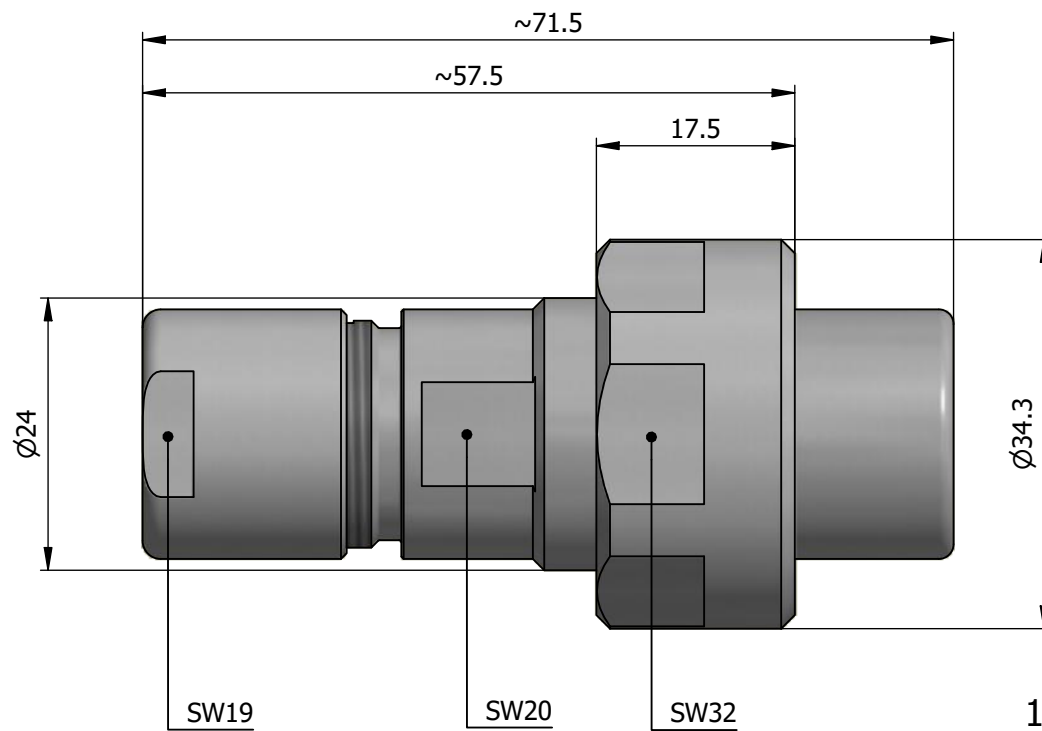

All dimensions are in millimeters (mm)

Alignment Key  
Front View

Insert Configuration  
Rear View

**Note:**

1) This picture is generic and for illustrative purposes only, and may show different keying, materials, colour, finish, and contact configuration. Minor shape or feature variations to actual item may be present.

All additional information are documented on the datasheet (See below link or QR Code)  
[www.lemo.com/pdf/FVN.4V.307.CLAC10.pdf](http://www.lemo.com/pdf/FVN.4V.307.CLAC10.pdf)

Model	Alignment Key	Series	Insert Config.	Housing	Insulator	Contact	Collet Type	Cable $\varnothing$	Variant
FVN		4V	307				CLAC	10	