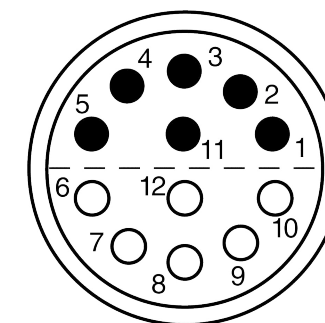

All dimensions are in millimeters (mm)

Alignment Key
Front View

Insert Configuration
Rear View

Note:

1) This picture is generic and for illustrative purposes only, and may show different keying, materials, colour, finish, and contact configuration. Minor shape or feature variations to actual item may be present.

All additional information are documented on the datasheet (See below link or QR Code)
www.lemo.com/pdf/FVN.4V.312.CLAC11.pdf

Model	Alignment Key	Series	Insert Config.	Housing	Insulator	Contact	Collet Type	Cable Ø	Variant
FVN		4V	312				CLAC	11	