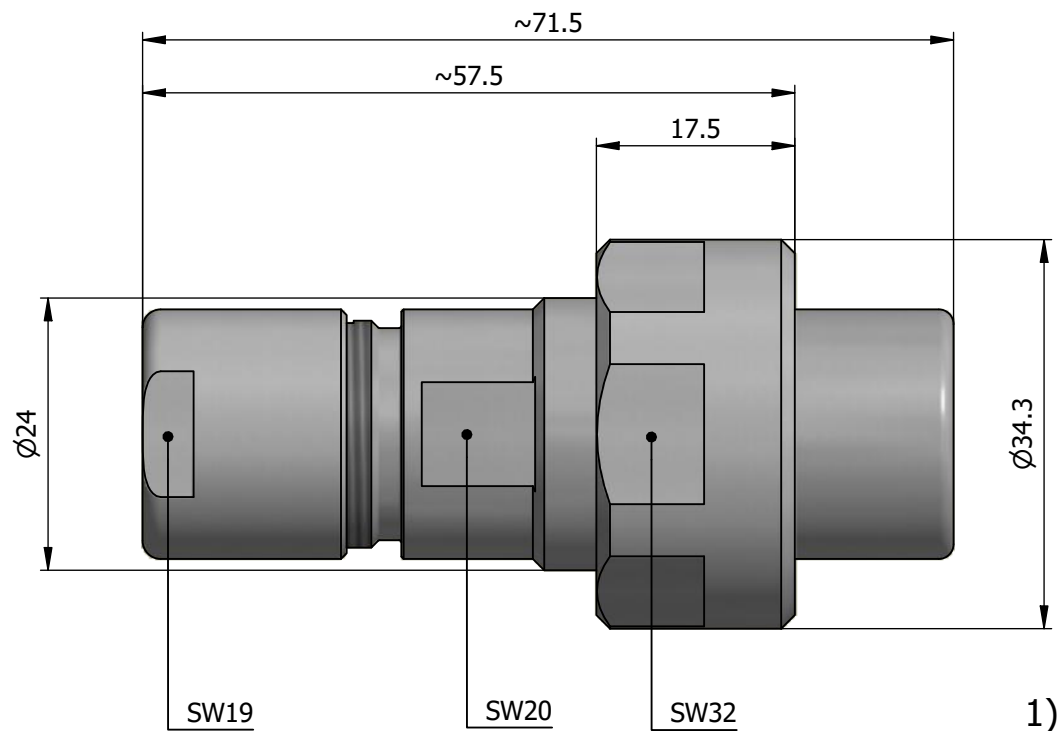

All dimensions are in millimeters (mm)

Alignment Key
Front View

Insert Configuration
Rear View

Note:

1) This picture is generic and for illustrative purposes only, and may show different keying, materials, colour, finish, and contact configuration. Minor shape or feature variations to actual item may be present.

All additional information are documented on the datasheet (See below link or QR Code)
www.lemo.com/pdf/FVN.4V.312.CLAC11.pdf

Model	Alignment Key	Series	Insert Config.	Housing	Insulator	Contact	Collet Type	Cable Ø	Variant
FVN		4V	312				CLAC	11	