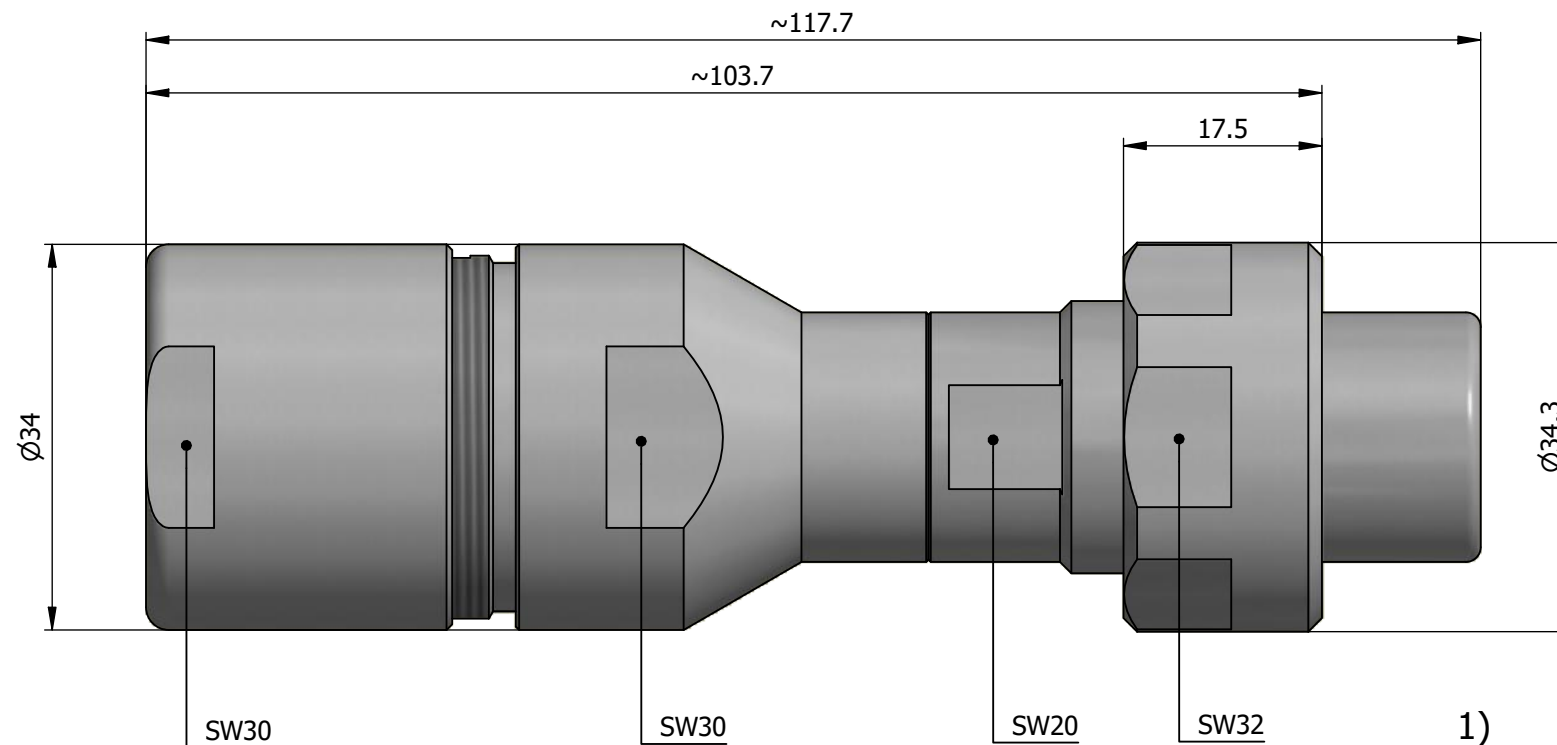

All dimensions are in millimeters (mm)

Alignment Key
Front View

Insert Configuration
Rear View

Note:

1) This picture is generic and for illustrative purposes only, and may show different keying, materials, colour, finish, and contact configuration. Minor shape or feature variations to actual item may be present.

All additional information are documented on the datasheet (See below link or QR Code)
www.lemo.com/pdf/FVN.4V.312.CLAK16.pdf

Model	Alignment Key	Series	Insert Config.	Housing	Insulator	Contact	Collet Type	Cable Ø	Variant
FVN		4V	312	CLAK					16

Datasheet

Straight plug, oversize cable collet

Series 4V

LEMO
 LEMO SA
 Chemin des Champs-Courbes 28
 1024 Ecublens - SWITZERLAND

Tel. (+41) 21 695 16 00
 email : info@lemo.com
 www.lemo.com

CD

Drawn	22.06.2023	MARI / MARI
Checked	22.06.2023	OBAR
Modified	00	22.06.2023 / MARI
DO NOT SCALE DRAWING		