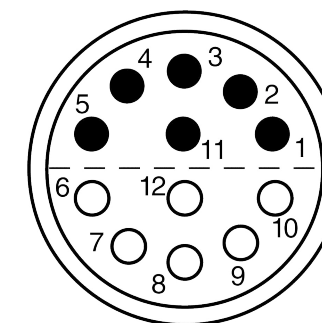

All dimensions are in millimeters (mm)

Alignment Key
Front View

Insert Configuration
Rear View

Note:

1) This picture is generic and for illustrative purposes only, and may show different keying, materials, colour, finish, and contact configuration. Minor shape or feature variations to actual item may be present.

All additional information are documented on the datasheet (See below link or QR Code)
www.lemo.com/pdf/FVN.4V.312.CLAK16.pdf

Model	Alignment Key	Series	Insert Config.	Housing	Insulator	Contact	Collet Type	Cable Ø	Variant
FVN		4V	312	CLAK					16