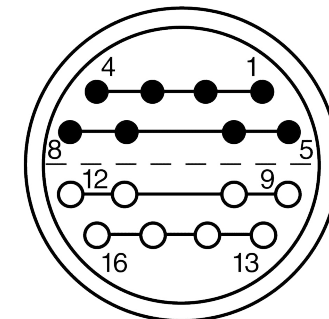

All dimensions are in millimeters (mm)

Alignment Key  
Front View

Insert Configuration  
Rear View

**Note:**

1) This picture is generic and for illustrative purposes only, and may show different keying, materials, colour, finish, and contact configuration. Minor shape or feature variations to actual item may be present.

All additional information are documented on the datasheet (See below link or QR Code)  
[www.lemo.com/pdf/FVN.4V.316.CLAK18.pdf](http://www.lemo.com/pdf/FVN.4V.316.CLAK18.pdf)

Model	Alignment Key	Series	Insert Config.	Housing	Insulator	Contact	Collet Type	Cable Ø	Variant
FVN		4V	316				CLAK	18	