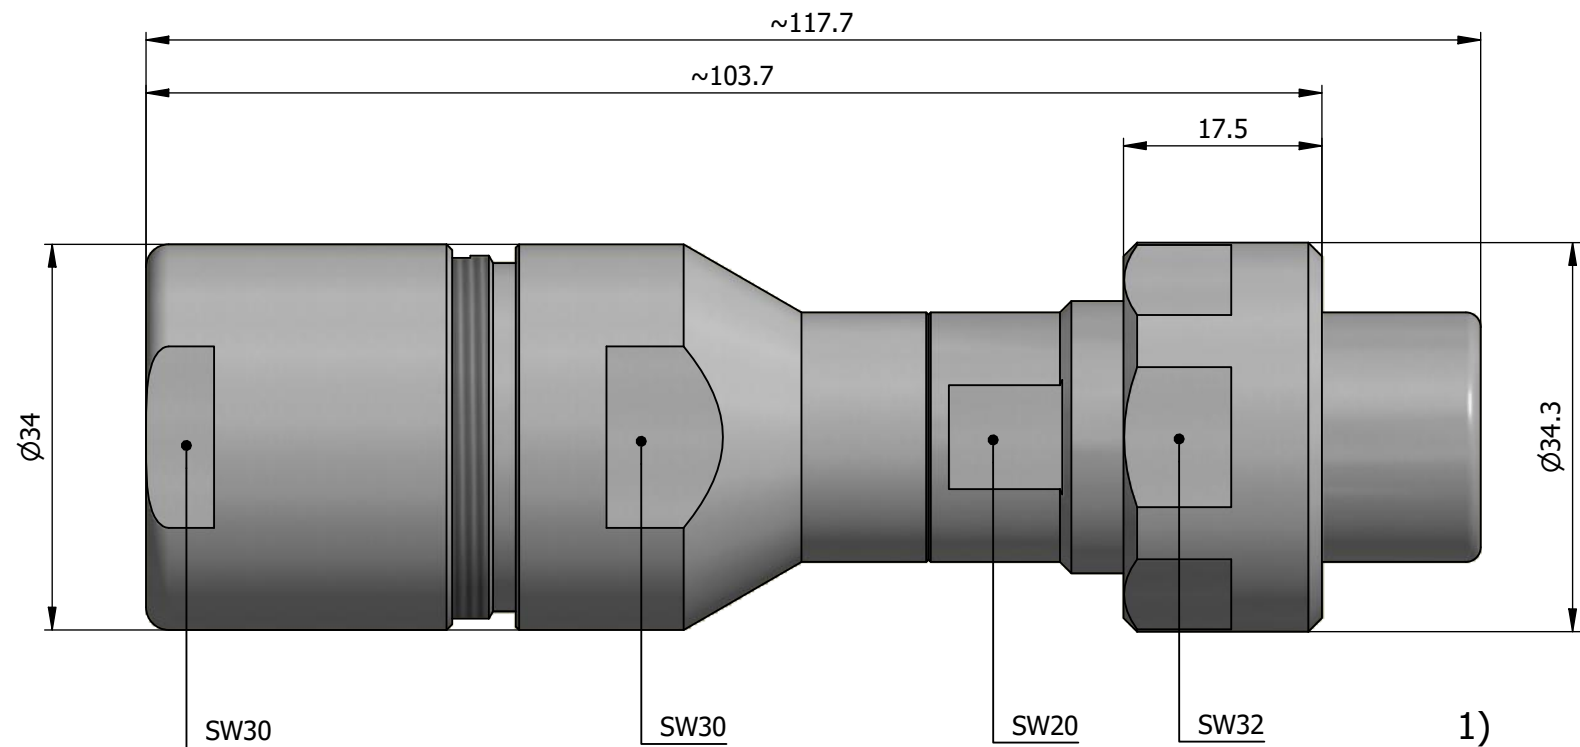

All dimensions are in millimeters (mm)

Alignment Key  
Front View

Insert Configuration  
Rear View

**Note:**

1) This picture is generic and for illustrative purposes only, and may show different keying, materials, colour, finish, and contact configuration. Minor shape or feature variations to actual item may be present.

All additional information are documented on the datasheet (See below link or QR Code)  
[www.lemo.com/pdf/FVN.4V.316.CLAK18.pdf](http://www.lemo.com/pdf/FVN.4V.316.CLAK18.pdf)

Model	Alignment Key	Series	Insert Config.	Housing	Insulator	Contact	Collet Type	Cable Ø	Variant
FVN		4V	316				CLAK	18	