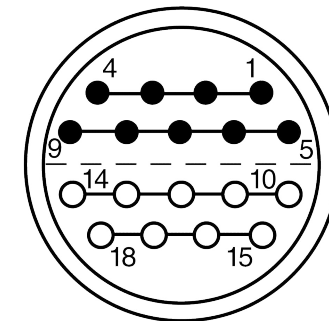

All dimensions are in millimeters (mm)

Alignment Key
Front View

Insert Configuration
Rear View

Note:

1) This picture is generic and for illustrative purposes only, and may show different keying, materials, colour, finish, and contact configuration. Minor shape or feature variations to actual item may be present.

All additional information are documented on the datasheet (See below link or QR Code)
www.lemo.com/pdf/FVN.4V.318.CLAK17.pdf

Model	Alignment Key	Series	Insert Config.	Housing	Insulator	Contact	Collet Type	Cable Ø	Variant
FVN		4V	318				CLAK	17	