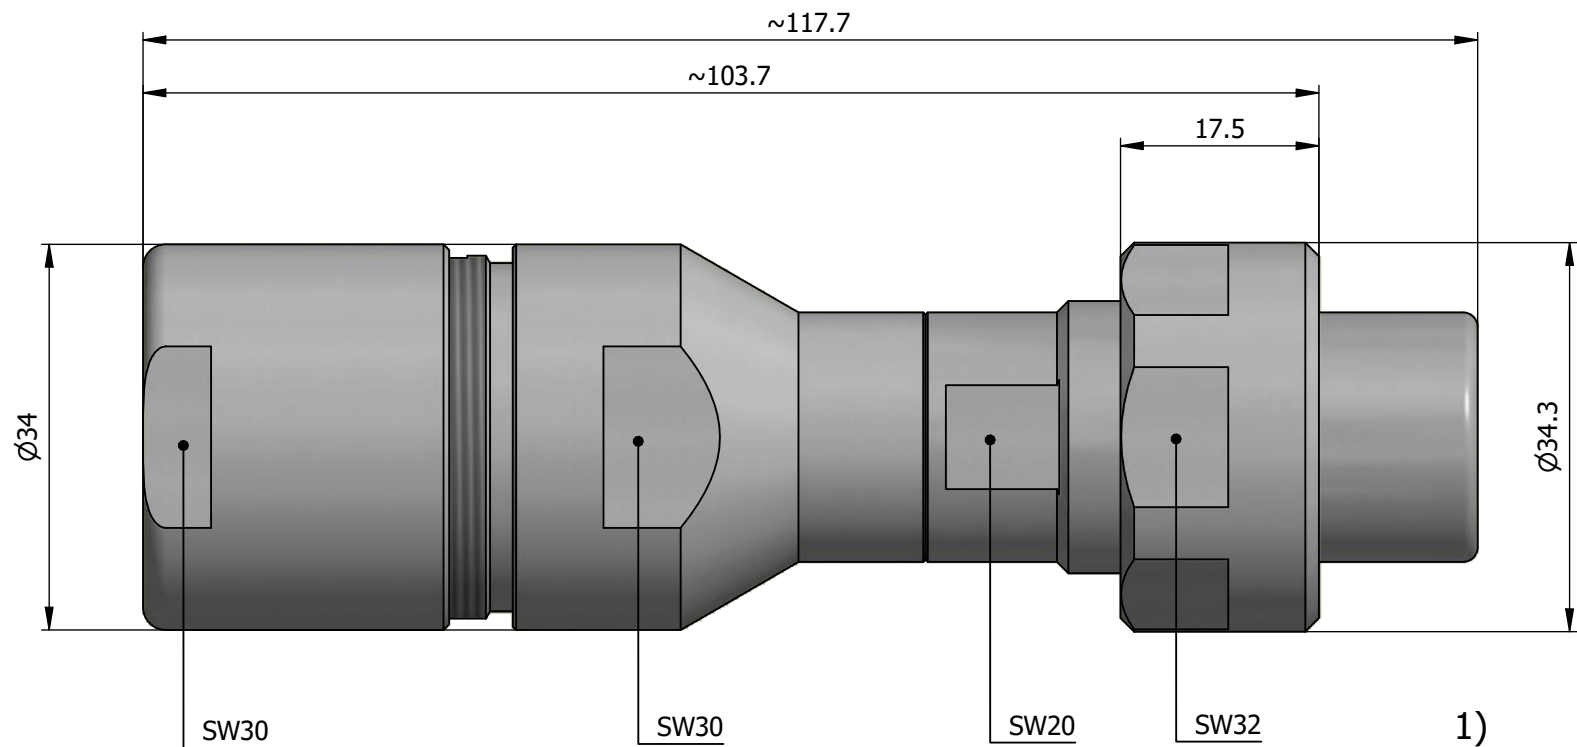

All dimensions are in millimeters (mm)

Alignment Key
Front View

Insert Configuration
Rear View

Note:

1) This picture is generic and for illustrative purposes only, and may show different keying, materials, colour, finish, and contact configuration. Minor shape or feature variations to actual item may be present.

All additional information are documented on the datasheet (See below link or QR Code)
www.lemo.com/pdf/FVN.4V.318.CLAK17.pdf

Model	Alignment Key	Series	Insert Config.	Housing	Insulator	Contact	Collet Type	Cable Ø	Variant
FVN		4V	318				CLAK	17	

Datasheet

Straight plug, oversize cable collet
Series 4V

LEMO
LEMO SA
Chemin des Champs-Courbes 28
1024 Ecublens - SWITZERLAND

Tel. (+41) 21 695 16 00
email : info@lemo.com
www.lemo.com

CD

Drawn	22.06.2023	MARI / MARI
Checked	22.06.2023	OBAR
Modified	00	22.06.2023 / MARI
DO NOT SCALE DRAWING		