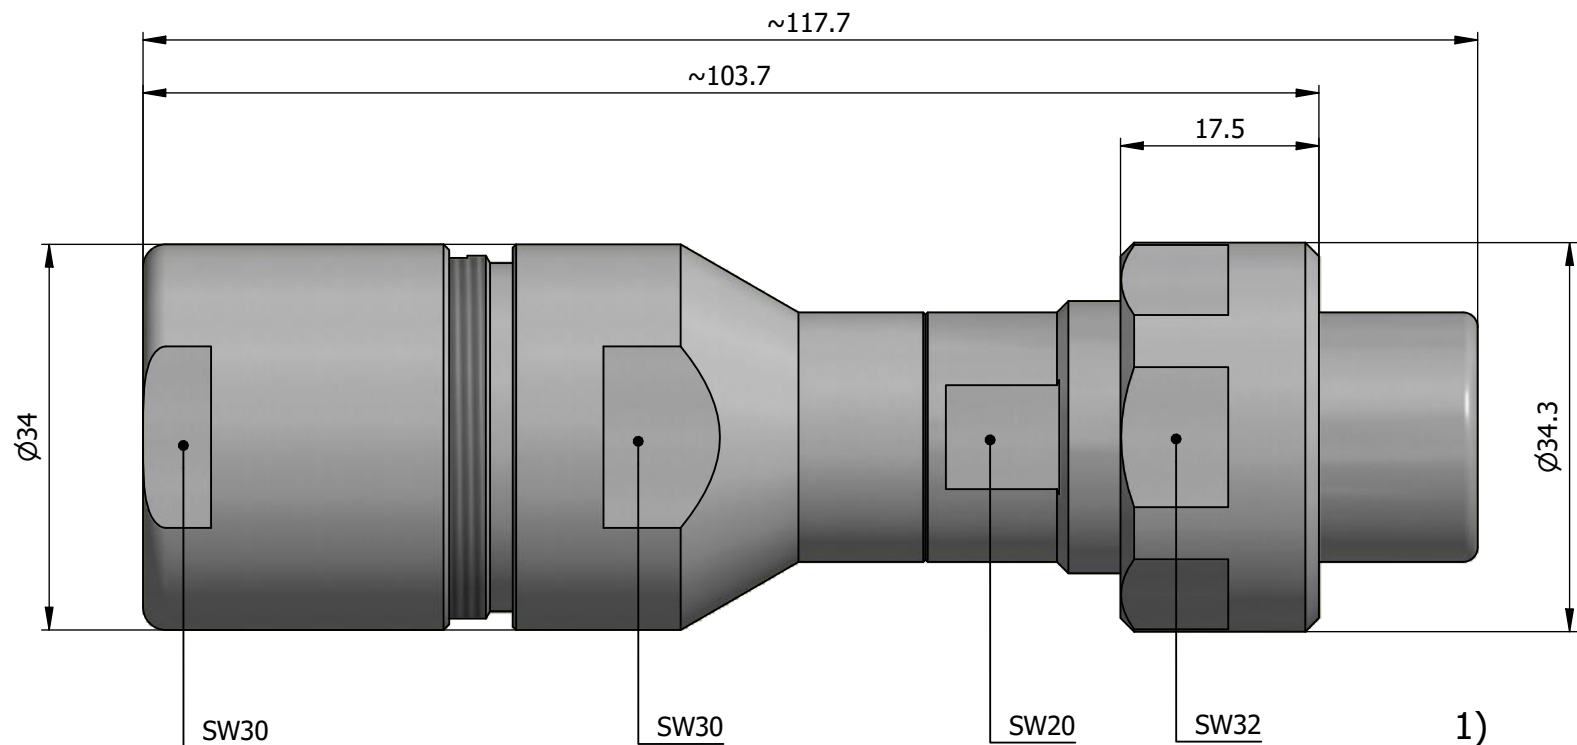

All dimensions are in millimeters (mm)

Alignment Key  
Front View

Insert Configuration  
Rear View

**Note:**

1) This picture is generic and for illustrative purposes only, and may show different keying, materials, colour, finish, and contact configuration. Minor shape or feature variations to actual item may be present.

All additional information are documented on the datasheet (See below link or QR Code)  
[www.lemo.com/pdf/FVN.4V.318.CLAK18.pdf](http://www.lemo.com/pdf/FVN.4V.318.CLAK18.pdf)

Model	Alignment Key	Series	Insert Config.	Housing	Insulator	Contact	Collet Type	Cable Ø	Variant
FVN		4V	318				CLAK	18	