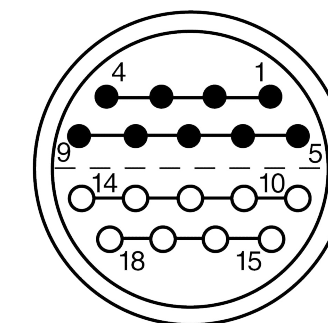

All dimensions are in millimeters (mm)

Alignment Key  
Front View

Insert Configuration  
Rear View

**Note:**

1) This picture is generic and for illustrative purposes only, and may show different keying, materials, colour, finish, and contact configuration. Minor shape or feature variations to actual item may be present.

All additional information are documented on the datasheet (See below link or QR Code)  
[www.lemo.com/pdf/FVN.4V.318.CLAK18.pdf](http://www.lemo.com/pdf/FVN.4V.318.CLAK18.pdf)

Model	Alignment Key	Series	Insert Config.	Housing	Insulator	Contact	Collet Type	Cable Ø	Variant
FVN		4V	318				CLAK	18	