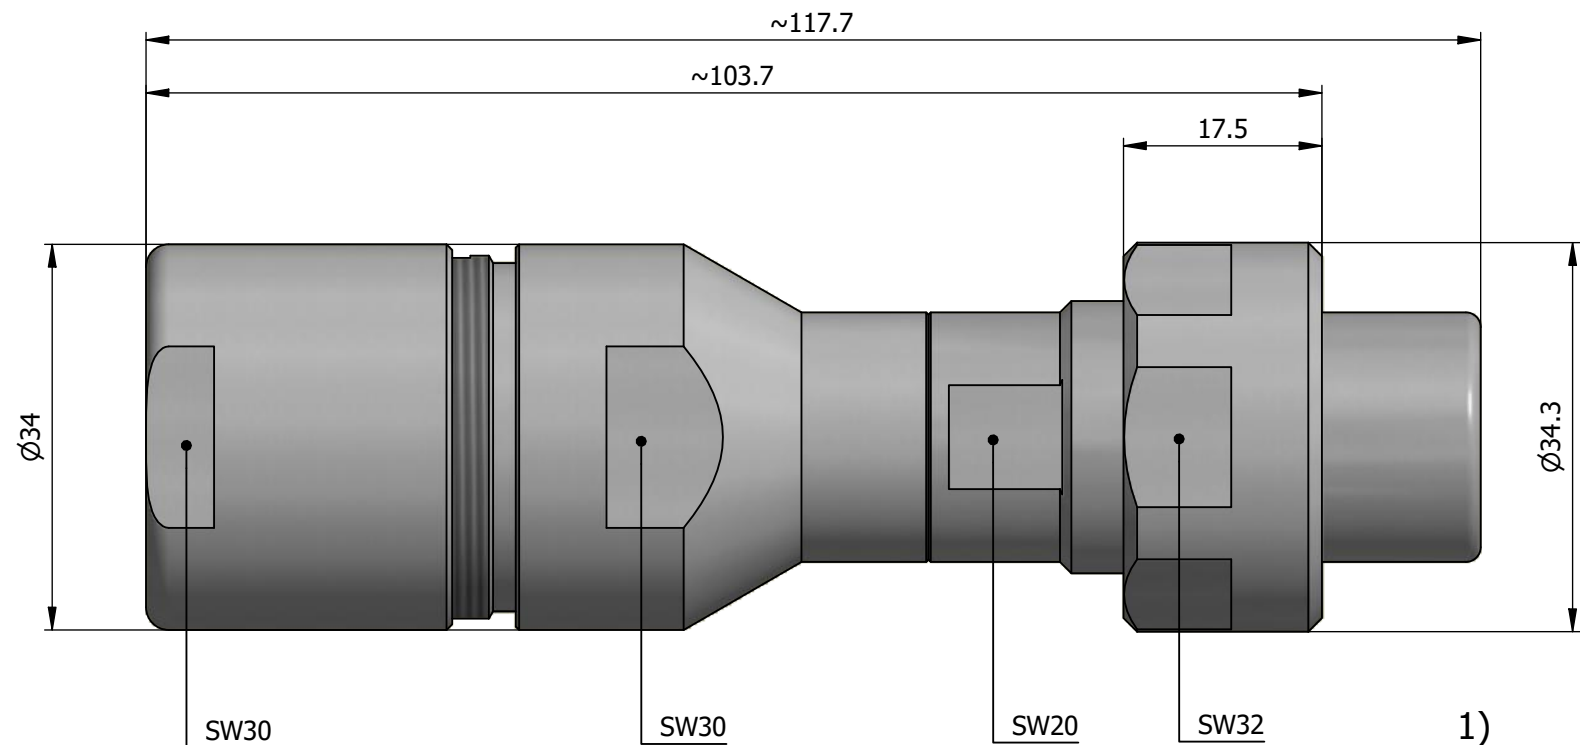

All dimensions are in millimeters (mm)

Alignment Key
Front View

Insert Configuration
Rear View

Note:

1) This picture is generic and for illustrative purposes only, and may show different keying, materials, colour, finish, and contact configuration. Minor shape or feature variations to actual item may be present.

All additional information are documented on the datasheet (See below link or QR Code)
www.lemo.com/pdf/FVN.4V.318.CLAK19.pdf

| | | | | | | | | | |
|-------|---------------|--------|----------------|---------|-----------|---------|-------------|---------|---------|
| Model | Alignment Key | Series | Insert Config. | Housing | Insulator | Contact | Collet Type | Cable Ø | Variant |
| FVN | | 4V | 318 | | | | CLAK | 19 | |