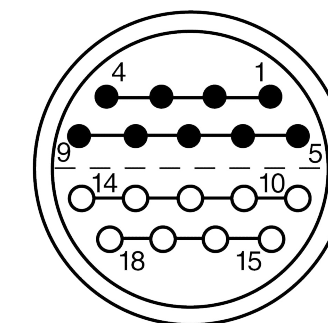

All dimensions are in millimeters (mm)

Alignment Key
Front View

Insert Configuration
Rear View

Note:

1) This picture is generic and for illustrative purposes only, and may show different keying, materials, colour, finish, and contact configuration. Minor shape or feature variations to actual item may be present.

All additional information are documented on the datasheet (See below link or QR Code)
www.lemo.com/pdf/FVN.4V.318.CLAK19.pdf

| | | | | | | | | | |
|-------|---------------|--------|----------------|---------|-----------|---------|-------------|---------|---------|
| Model | Alignment Key | Series | Insert Config. | Housing | Insulator | Contact | Collet Type | Cable Ø | Variant |
| FVN | | 4V | 318 | | | | CLAK | 19 | |