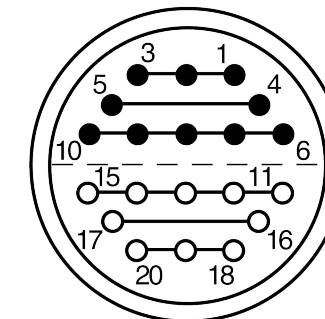

All dimensions are in millimeters (mm)

Alignment Key  
Front View

Insert Configuration  
Rear View

**Note:**

1) This picture is generic and for illustrative purposes only, and may show different keying, materials, colour, finish, and contact configuration. Minor shape or feature variations to actual item may be present.

All additional information are documented on the datasheet (See below link or QR Code)  
[www.lemo.com/pdf/FVN.4V.320.CLAC70.pdf](http://www.lemo.com/pdf/FVN.4V.320.CLAC70.pdf)

Model	Alignment Key	Series	Insert Config.	Housing	Insulator	Contact	Collet Type	Cable $\varnothing$	Variant
FVN		4V	320				CLAC	70	