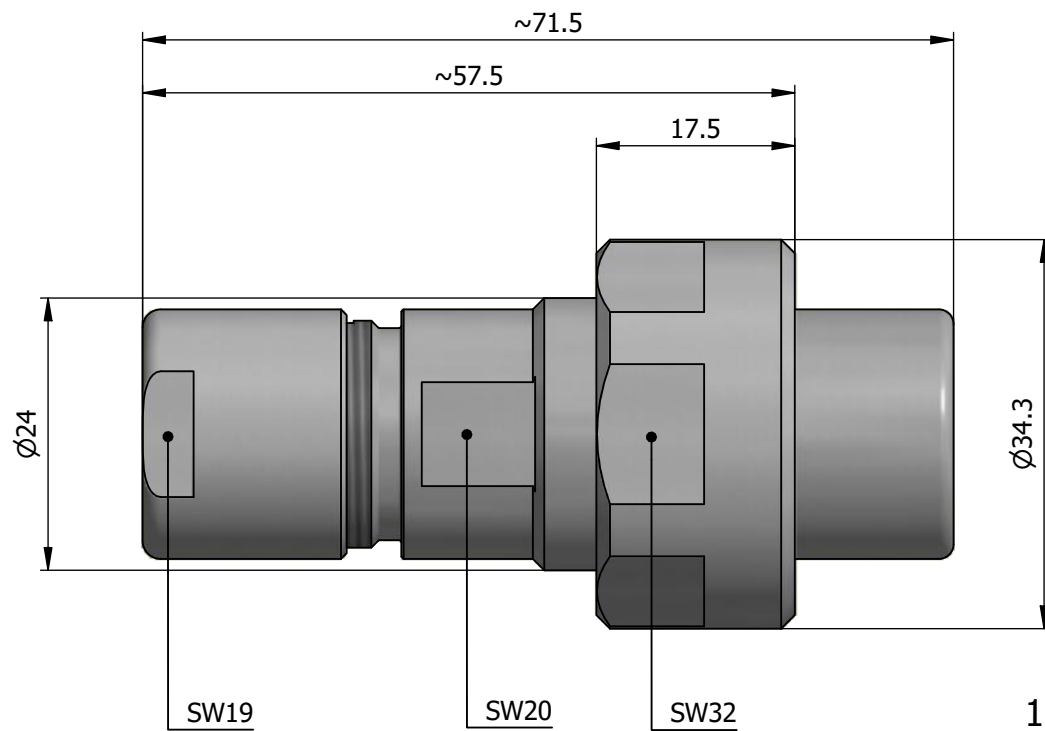

All dimensions are in millimeters (mm)

Alignment Key  
Front View

Insert Configuration  
Rear View

**Note:**

1) This picture is generic and for illustrative purposes only, and may show different keying, materials, colour, finish, and contact configuration. Minor shape or feature variations to actual item may be present.

All additional information are documented on the datasheet (See below link or QR Code)  
[www.lemo.com/pdf/FVN.4V.320.CLAC70.pdf](http://www.lemo.com/pdf/FVN.4V.320.CLAC70.pdf)

Model	Alignment Key	Series	Insert Config.	Housing	Insulator	Contact	Collet Type	Cable $\varnothing$	Variant
FVN		4V	320				CLAC	70	