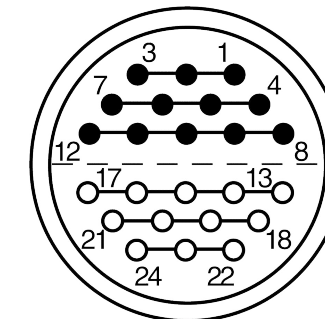

All dimensions are in millimeters (mm)

Alignment Key  
Front View

Insert Configuration  
Rear View

**Note:**

1) This picture is generic and for illustrative purposes only, and may show different keying, materials, colour, finish, and contact configuration. Minor shape or feature variations to actual item may be present.

All additional information are documented on the datasheet (See below link or QR Code)  
[www.lemo.com/pdf/FVN.4V.324.CLAC11.pdf](http://www.lemo.com/pdf/FVN.4V.324.CLAC11.pdf)

Model	Alignment Key	Series	Insert Config.	Housing	Insulator	Contact	Collet Type	Cable Ø	Variant
FVN		4V	324				CLAC	11	