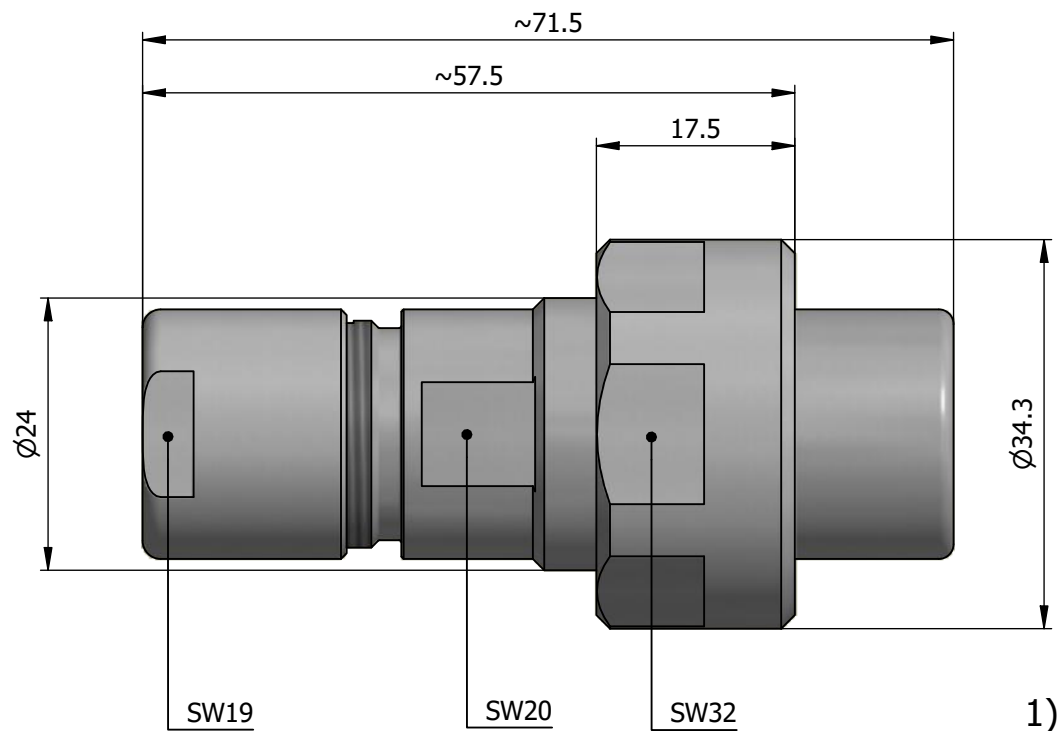

All dimensions are in millimeters (mm)

Alignment Key  
Front View

Insert Configuration  
Rear View

**Note:**

1) This picture is generic and for illustrative purposes only, and may show different keying, materials, colour, finish, and contact configuration. Minor shape or feature variations to actual item may be present.

All additional information are documented on the datasheet (See below link or QR Code)  
[www.lemo.com/pdf/FVN.4V.324.CLAC11.pdf](http://www.lemo.com/pdf/FVN.4V.324.CLAC11.pdf)

Model	Alignment Key	Series	Insert Config.	Housing	Insulator	Contact	Collet Type	Cable Ø	Variant
FVN		4V	324				CLAC	11	