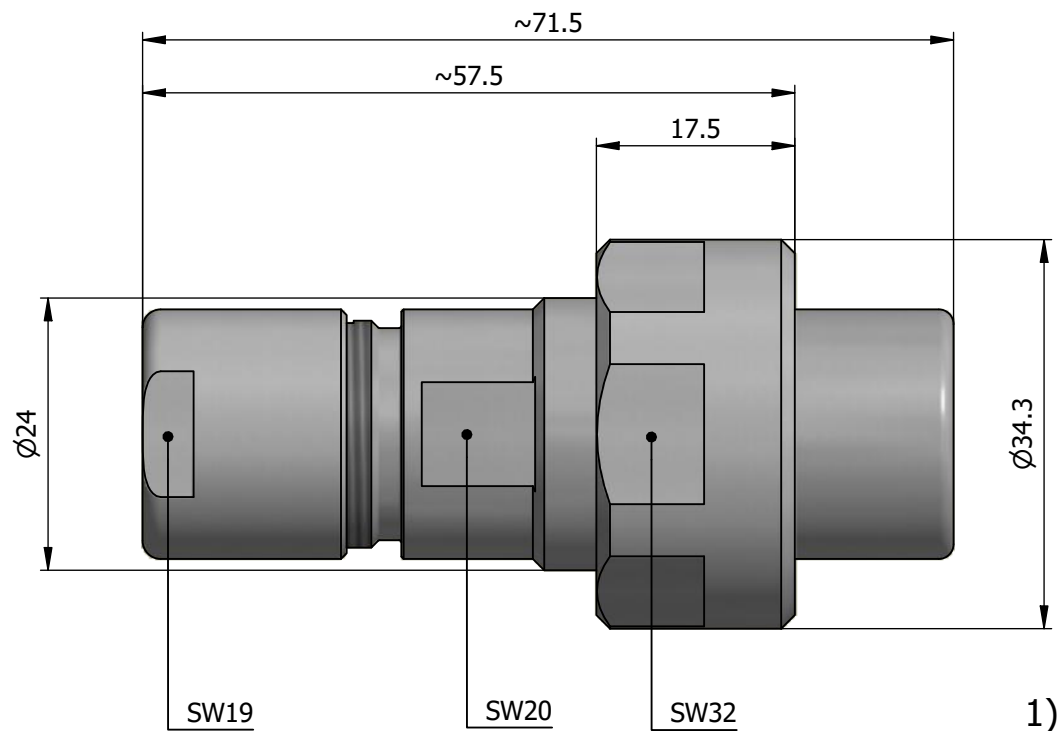

All dimensions are in millimeters (mm)

Alignment Key
Front View

Insert Configuration
Rear View

Note:

1) This picture is generic and for illustrative purposes only, and may show different keying, materials, colour, finish, and contact configuration. Minor shape or feature variations to actual item may be present.

All additional information are documented on the datasheet (See below link or QR Code)
www.lemo.com/pdf/FVN.4V.324.CLAC12.pdf

Model	Alignment Key	Series	Insert Config.	Housing	Insulator	Contact	Collet Type	Cable Ø	Variant
FVN		4V	324				CLAC	12	