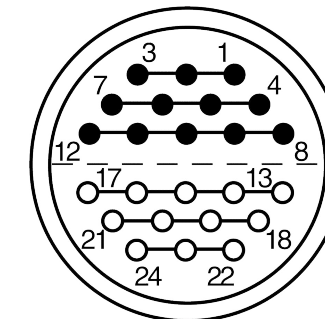

All dimensions are in millimeters (mm)

Alignment Key
Front View

Insert Configuration
Rear View

Note:

1) This picture is generic and for illustrative purposes only, and may show different keying, materials, colour, finish, and contact configuration. Minor shape or feature variations to actual item may be present.

All additional information are documented on the datasheet (See below link or QR Code)
www.lemo.com/pdf/FVN.4V.324.CLAC12.pdf

Model	Alignment Key	Series	Insert Config.	Housing	Insulator	Contact	Collet Type	Cable Ø	Variant
FVN		4V	324				CLAC	12	