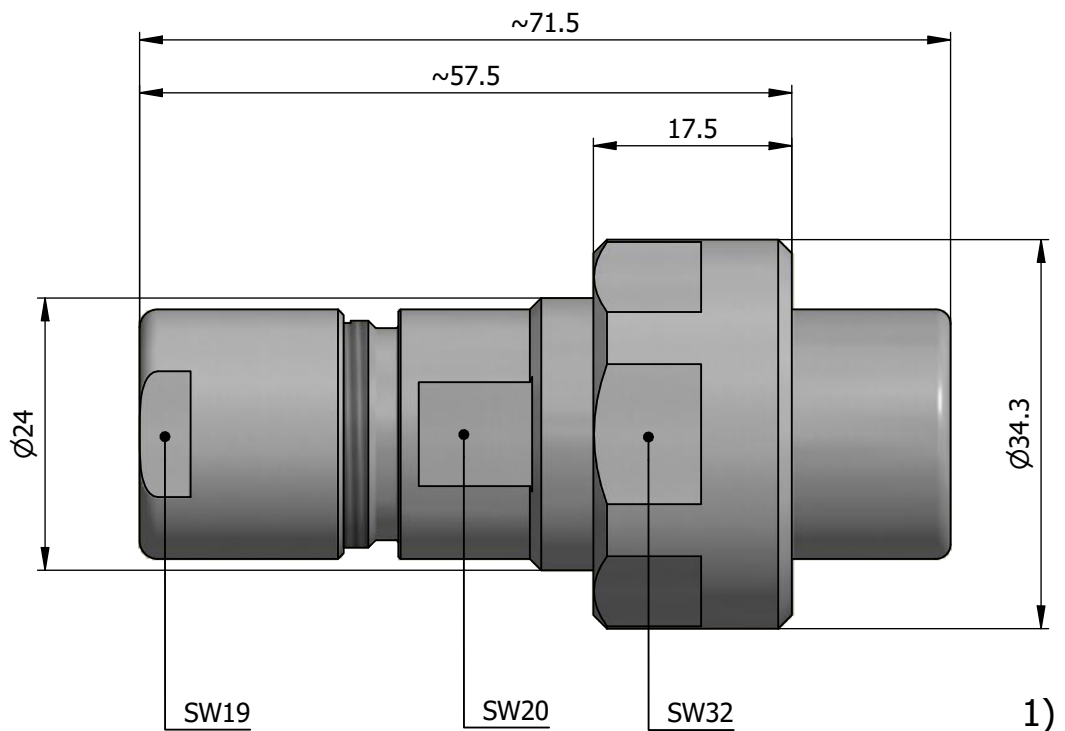

All dimensions are in millimeters (mm)

Alignment Key
Front View

Insert Configuration
Rear View

Note:

1) This picture is generic and for illustrative purposes only, and may show different keying, materials, colour, finish, and contact configuration. Minor shape or feature variations to actual item may be present.

All additional information are documented on the datasheet (See below link or QR Code)
www.lemo.com/pdf/FVN.4V.324.CLAC15.pdf

Model	Alignment Key	Series	Insert Config.	Housing	Insulator	Contact	Collet Type	Cable \varnothing	Variant
FVN		4V	324				CLAC	15	