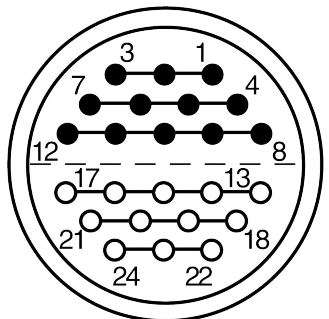

All dimensions are in millimeters (mm)

Alignment Key
Front View

Insert Configuration
Rear View

Note:

1) This picture is generic and for illustrative purposes only, and may show different keying, materials, colour, finish, and contact configuration. Minor shape or feature variations to actual item may be present.

All additional information are documented on the datasheet (See below link or QR Code)
www.lemo.com/pdf/FVN.4V.324.CLAC15.pdf

Model	Alignment Key	Series	Insert Config.	Housing	Insulator	Contact	Collet Type	Cable \varnothing	Variant
FVN		4V	324				CLAC	15	