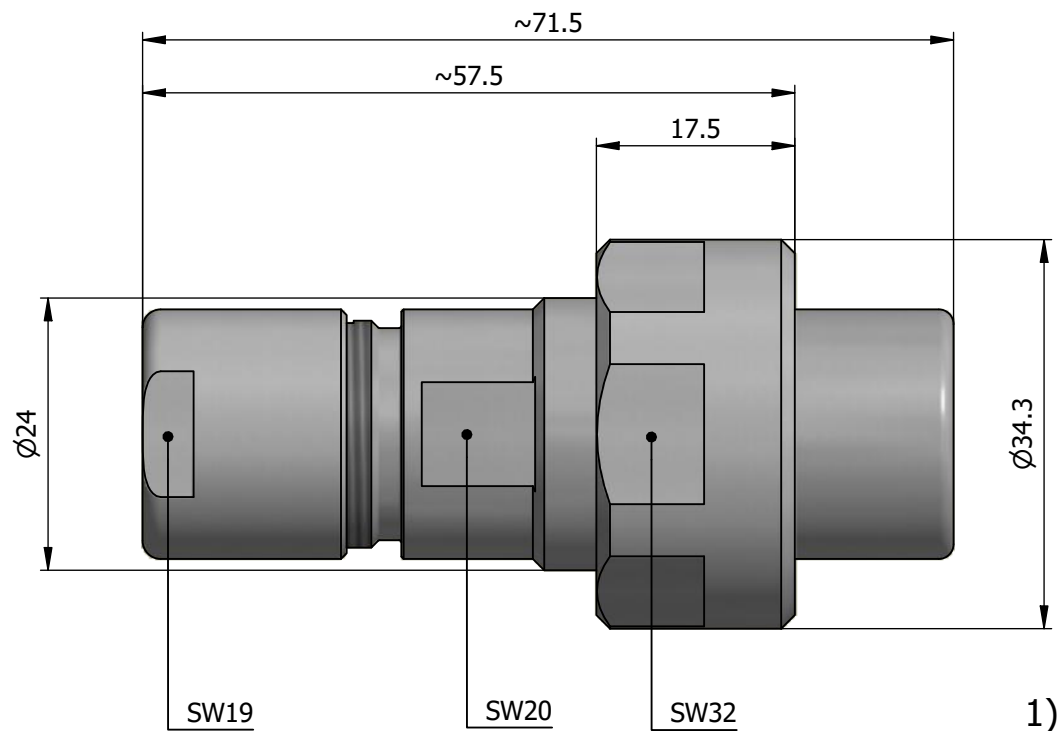

All dimensions are in millimeters (mm)

Alignment Key  
Front View

Insert Configuration  
Rear View

**Note:**

1) This picture is generic and for illustrative purposes only, and may show different keying, materials, colour, finish, and contact configuration. Minor shape or feature variations to actual item may be present.

All additional information are documented on the datasheet (See below link or QR Code)  
[www.lemo.com/pdf/FVN.4V.324.CLAC65.pdf](http://www.lemo.com/pdf/FVN.4V.324.CLAC65.pdf)

Model	Alignment Key	Series	Insert Config.	Housing	Insulator	Contact	Collet Type	Cable Ø	Variant
FVN		4V	324				CLAC	65	