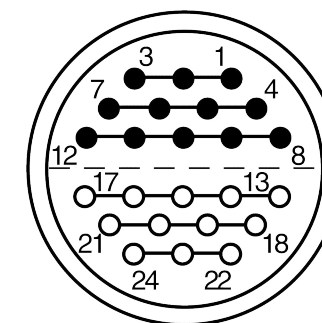

All dimensions are in millimeters (mm)

Alignment Key  
Front View

Insert Configuration  
Rear View

**Note:**

1) This picture is generic and for illustrative purposes only, and may show different keying, materials, colour, finish, and contact configuration. Minor shape or feature variations to actual item may be present.

All additional information are documented on the datasheet (See below link or QR Code)  
[www.lemo.com/pdf/FVN.4V.324.CLAC65.pdf](http://www.lemo.com/pdf/FVN.4V.324.CLAC65.pdf)

Model	Alignment Key	Series	Insert Config.	Housing	Insulator	Contact	Collet Type	Cable Ø	Variant
FVN		4V	324				CLAC	65	