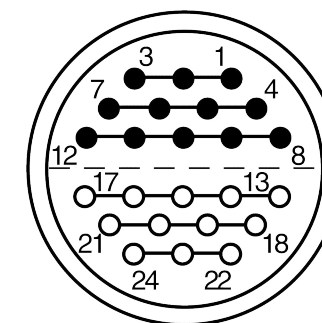

All dimensions are in millimeters (mm)

Alignment Key  
Front View

Insert Configuration  
Rear View

**Note:**

1) This picture is generic and for illustrative purposes only, and may show different keying, materials, colour, finish, and contact configuration. Minor shape or feature variations to actual item may be present.

All additional information are documented on the datasheet (See below link or QR Code)  
[www.lemo.com/pdf/FVN.4V.324.CLAC95.pdf](http://www.lemo.com/pdf/FVN.4V.324.CLAC95.pdf)

Model	Alignment Key	Series	Insert Config.	Housing	Insulator	Contact	Collet Type	Cable Ø	Variant
FVN		4V	324				CLAC	95	