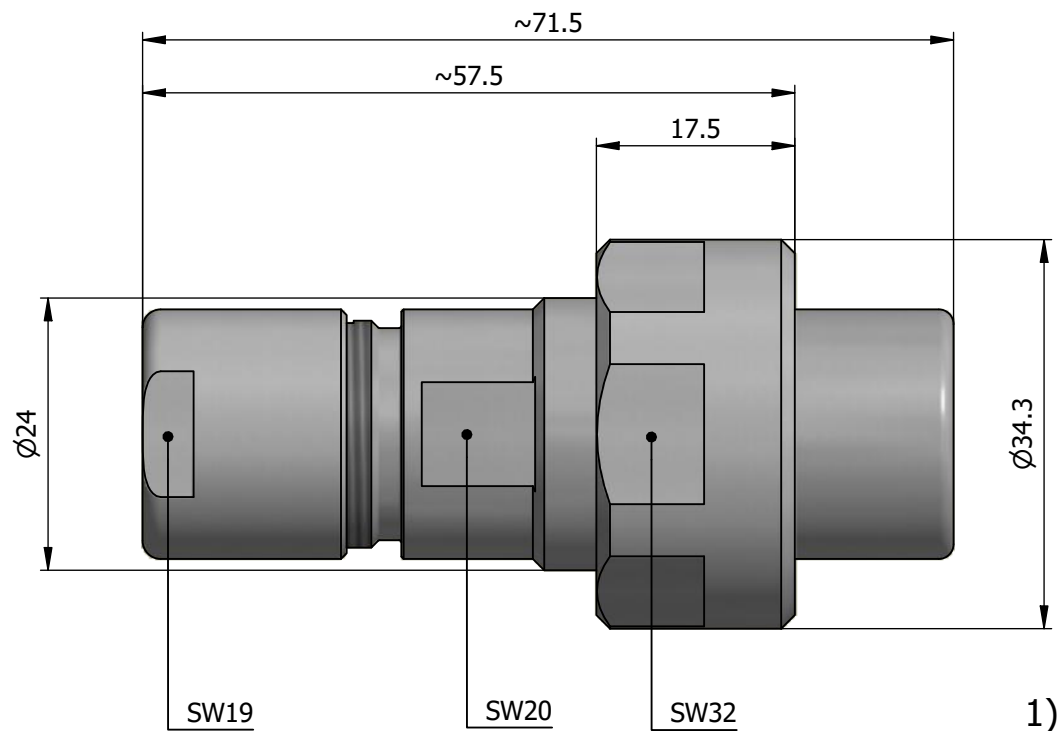

All dimensions are in millimeters (mm)

Alignment Key  
Front View

Insert Configuration  
Rear View

**Note:**

1) This picture is generic and for illustrative purposes only, and may show different keying, materials, colour, finish, and contact configuration. Minor shape or feature variations to actual item may be present.

All additional information are documented on the datasheet (See below link or QR Code)  
[www.lemo.com/pdf/FVN.4V.324.CLAC95.pdf](http://www.lemo.com/pdf/FVN.4V.324.CLAC95.pdf)

Model	Alignment Key	Series	Insert Config.	Housing	Insulator	Contact	Collet Type	Cable Ø	Variant
FVN		4V	324				CLAC	95	