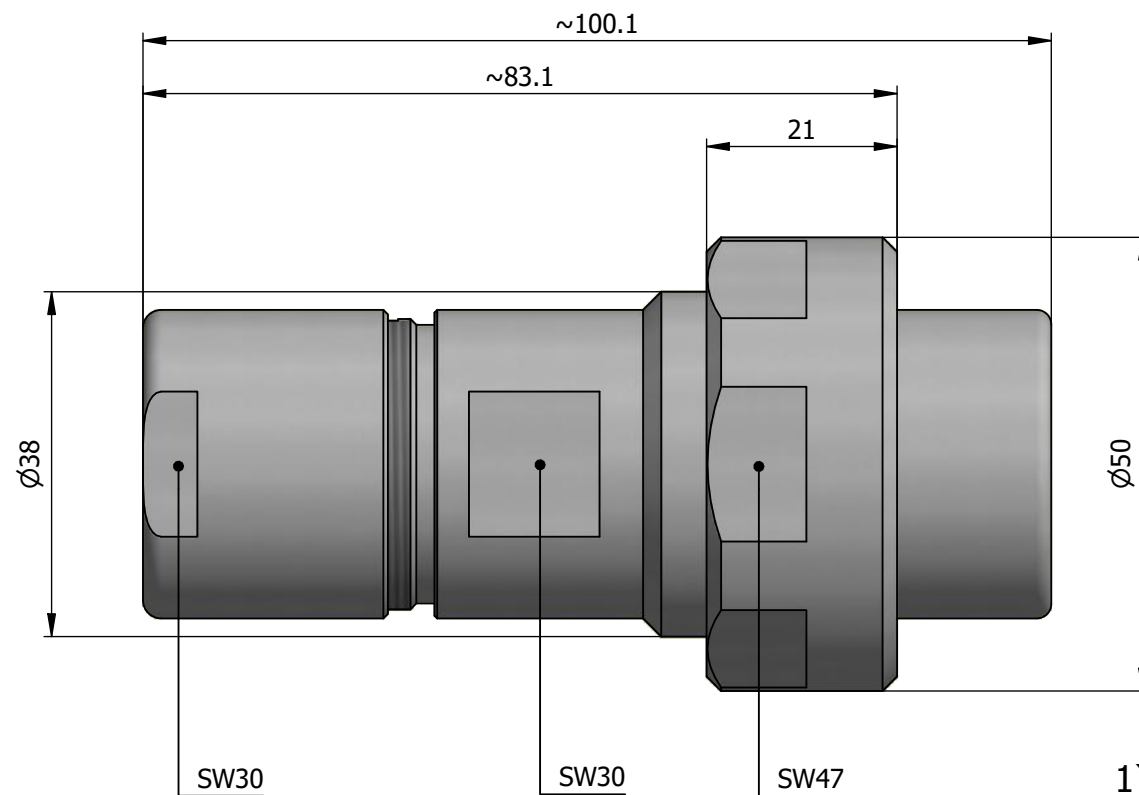

All dimensions are in millimeters (mm)

Alignment Key
Front View

Insert Configuration
Rear View

Note:

1) This picture is generic and for illustrative purposes only, and may show different keying, materials, colour, finish, and contact configuration. Minor shape or feature variations to actual item may be present.

All additional information are documented on the datasheet (See below link or QR Code)
www.lemo.com/pdf/FVN.5V.302.CLAC15.pdf

Model	Alignment Key	Series	Insert Config.	Housing	Insulator	Contact	Collet Type	Cable ϕ	Variant
FVN		.5V	.302						CLAC15