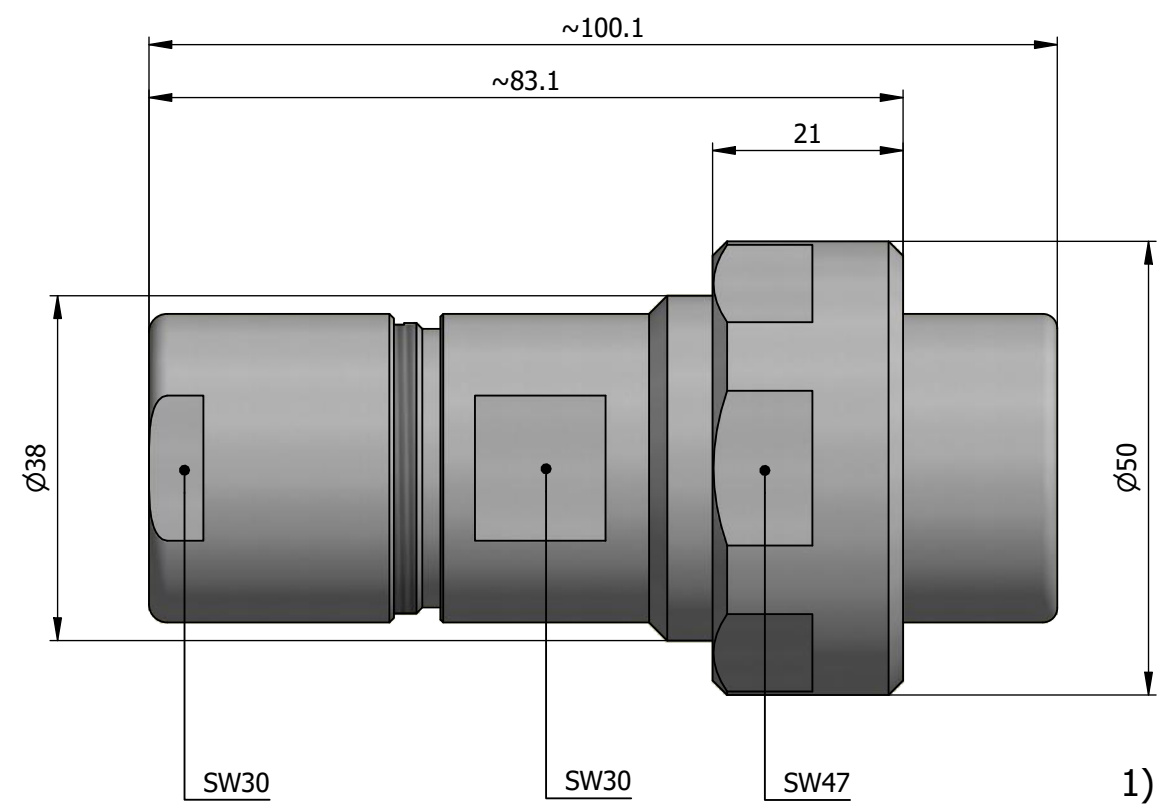

All dimensions are in millimeters (mm)

Alignment Key
Front View

Insert Configuration
Rear View

Note:

1) This picture is generic and for illustrative purposes only, and may show different keying, materials, colour, finish, and contact configuration. Minor shape or feature variations to actual item may be present.

All additional information are documented on the datasheet (See below link or QR Code)
www.lemo.com/pdf/FVN.5V.304.CLAC16.pdf

Model	Alignment Key	Series	Insert Config.	Housing	Insulator	Contact	Collet Type	Cable ϕ	Variant
FVN		.5V	.304						CLAC16

<p>Datasheet</p>	<p>Straight plug, cable collet</p> <p>Series 5V</p>		<p>Drawn 09.06.2023 MARI / MARI</p>
	<p>LEMO SA Chemin des Champs-Courbes 28 1024 Ecublens - SWITZERLAND</p>		<p>Checked 09.06.2023 OBAR</p>
	<p>Tel. (+41) 21 695 16 00 email : info@lemo.com www.lemo.com</p>		<p>Modified 00 09.06.2023 / MARI</p>
	<p>CD</p>		<p>DO NOT SCALE DRAWING</p>
<p>FVN.5V.304.CLAC16</p>			