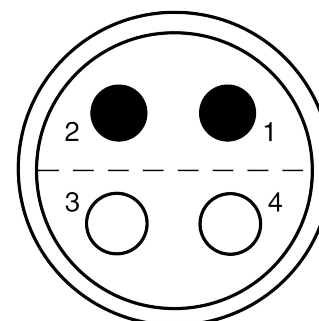

All dimensions are in millimeters (mm)

Alignment Key
Front View

Insert Configuration
Rear View

Note:

1) This picture is generic and for illustrative purposes only, and may show different keying, materials, colour, finish, and contact configuration. Minor shape or feature variations to actual item may be present.

All additional information are documented on the datasheet (See below link or QR Code)
www.lemo.com/pdf/FVN.5V.304.CLAC16.pdf

Model	Alignment Key	Series	Insert Config.	Housing	Insulator	Contact	Collet Type	Cable ϕ	Variant
FVN		.5V	.304						CLAC16

<p>Datasheet</p>	<p>Straight plug, cable collet</p> <p>Series 5V</p>		<p>Drawn 09.06.2023 MARI / MARI</p>
	<p>LEMO SA Chemin des Champs-Courbes 28 1024 Ecublens - SWITZERLAND</p>		<p>Checked 09.06.2023 OBAR</p>
	<p>Tel. (+41) 21 695 16 00 email : info@lemo.com www.lemo.com</p>		<p>Modified 00 09.06.2023 / MARI</p>
	<p>CD</p>		<p>DO NOT SCALE DRAWING</p>
<p>FVN.5V.304.CLAC16</p>			