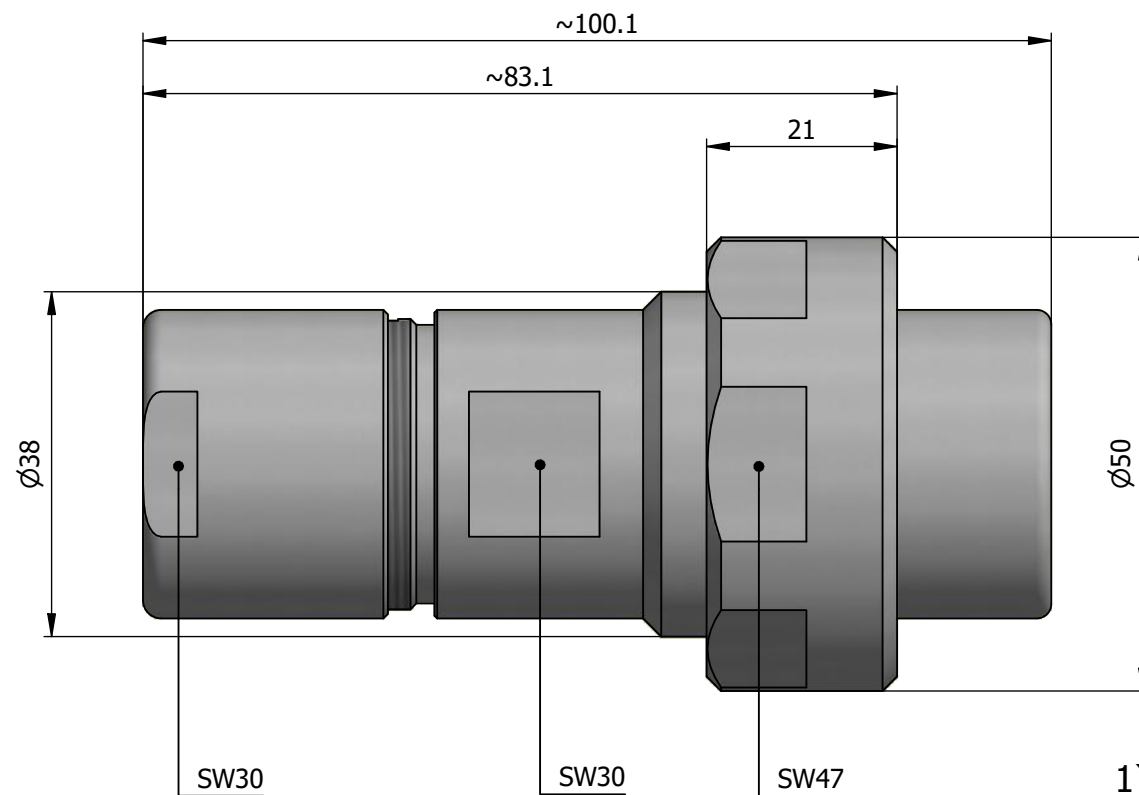

All dimensions are in millimeters (mm)

Alignment Key
Front View

Insert Configuration
Rear View

Note:

1) This picture is generic and for illustrative purposes only, and may show different keying, materials, colour, finish, and contact configuration. Minor shape or feature variations to actual item may be present.

All additional information are documented on the datasheet (See below link or QR Code)
www.lemo.com/pdf/FVN.5V.305.CLAC14.pdf

Model	Alignment Key	Series	Insert Config.	Housing	Insulator	Contact	Collet Type	Cable \varnothing	Variant
FVN		.5V	.305						CLAC14