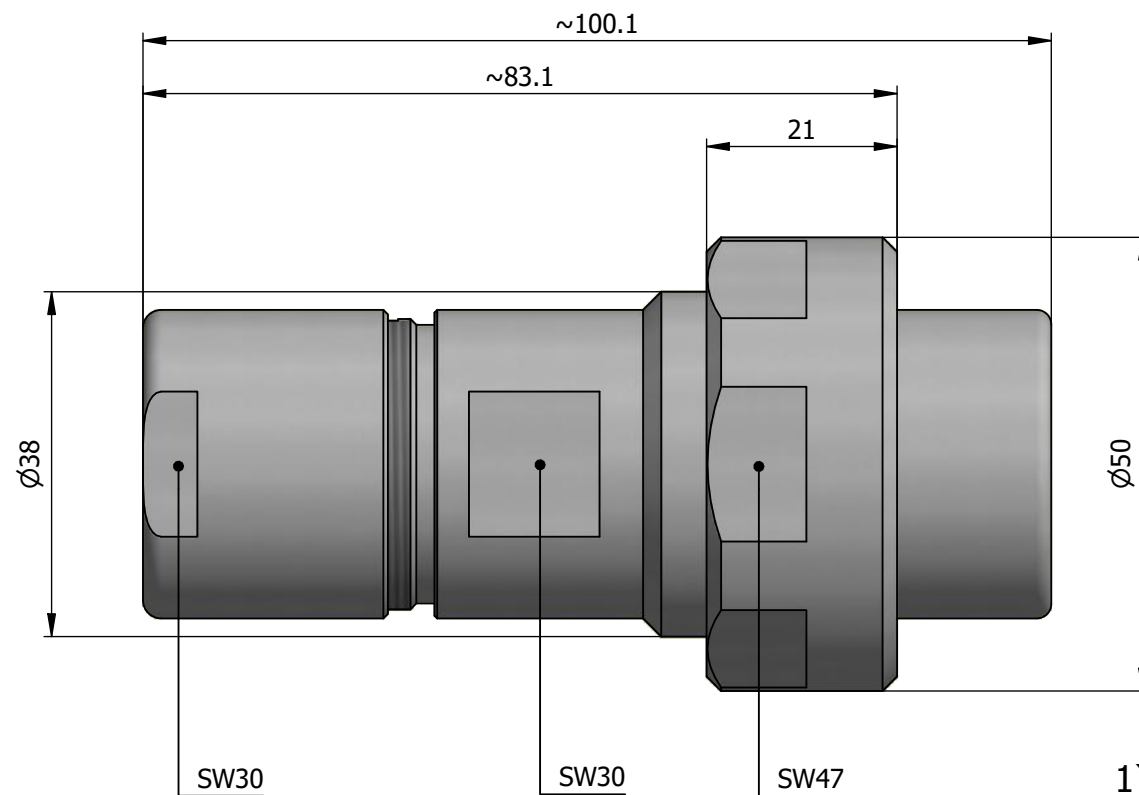

All dimensions are in millimeters (mm)

Alignment Key  
Front View

Insert Configuration  
Rear View

**Note:**

1) This picture is generic and for illustrative purposes only, and may show different keying, materials, colour, finish, and contact configuration. Minor shape or feature variations to actual item may be present.

All additional information are documented on the datasheet (See below link or QR Code)  
[www.lemo.com/pdf/FVN.5V.305.CLAC16.pdf](http://www.lemo.com/pdf/FVN.5V.305.CLAC16.pdf)

Model	Alignment Key	Series	Insert Config.	Housing	Insulator	Contact	Collet Type	Cable $\phi$	Variant
FVN		.5V	.305						CLAC16

Datasheet

**Straight plug, cable collet**

Series 5V

**LEMO**  
 LEMO SA  
 Chemin des Champs-Courbes 28  
 1024 Ecublens - SWITZERLAND

Tel. (+41) 21 695 16 00  
 email : info@lemo.com  
 www.lemo.com

CD

Drawn	09.06.2023	MARI / MARI
Checked	09.06.2023	OBAR
Modified	00	09.06.2023 / MARI
DO NOT SCALE DRAWING		