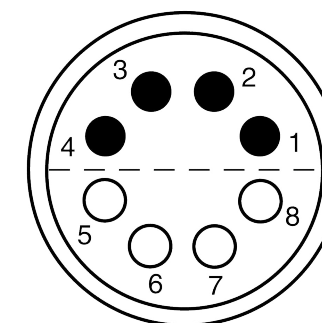

All dimensions are in millimeters (mm)

Alignment Key
Front View

Insert Configuration
Rear View

Note:

1) This picture is generic and for illustrative purposes only, and may show different keying, materials, colour, finish, and contact configuration. Minor shape or feature variations to actual item may be present.

All additional information are documented on the datasheet (See below link or QR Code)
www.lemo.com/pdf/FVN.5V.308.CLAC14.pdf

Model	Alignment Key	Series	Insert Config.	Housing	Insulator	Contact	Collet Type	Cable ϕ	Variant
FVN		.5V	.308						CLAC14