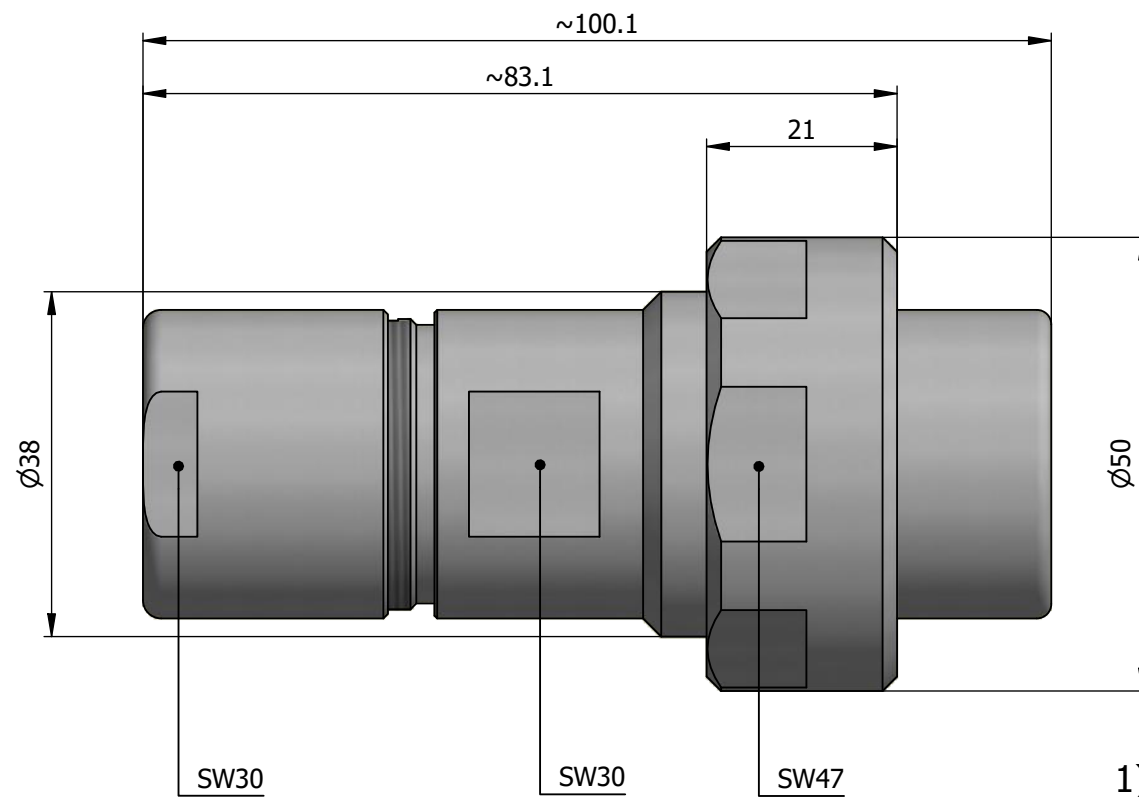

All dimensions are in millimeters (mm)

Alignment Key
Front View

Insert Configuration
Rear View

Note:

1) This picture is generic and for illustrative purposes only, and may show different keying, materials, colour, finish, and contact configuration. Minor shape or feature variations to actual item may be present.

All additional information are documented on the datasheet (See below link or QR Code)
www.lemo.com/pdf/FVN.5V.308.CLAC14.pdf

Model	Alignment Key	Series	Insert Config.	Housing	Insulator	Contact	Collet Type	Cable ϕ	Variant
FVN		.5V	.308						CLAC14