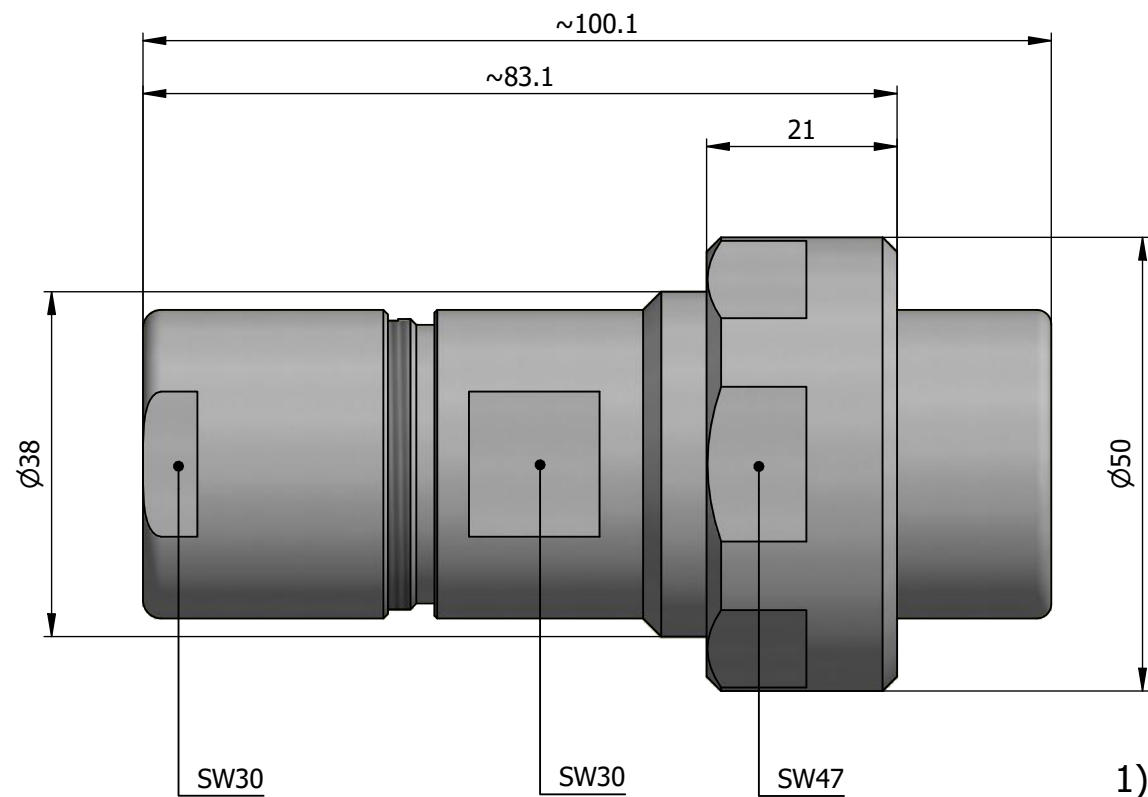

All dimensions are in millimeters (mm)

Alignment Key
Front View

Insert Configuration
Rear View

Note:

1) This picture is generic and for illustrative purposes only, and may show different keying, materials, colour, finish, and contact configuration. Minor shape or feature variations to actual item may be present.

All additional information are documented on the datasheet (See below link or QR Code)
www.lemo.com/pdf/FVN.5V.312.CLAC17.pdf

Model	Alignment Key	Series	Insert Config.	Housing	Insulator	Contact	Collet Type	Cable ϕ	Variant
FVN	.	5V	.	312	.	CLAC	17		