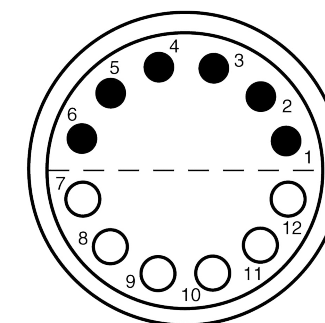

All dimensions are in millimeters (mm)

Alignment Key
Front View

Insert Configuration
Rear View

Note:

1) This picture is generic and for illustrative purposes only, and may show different keying, materials, colour, finish, and contact configuration. Minor shape or feature variations to actual item may be present.

All additional information are documented on the datasheet (See below link or QR Code)
www.lemo.com/pdf/FVN.5V.312.CLAC17.pdf

Model	Alignment Key	Series	Insert Config.	Housing	Insulator	Contact	Collet Type	Cable ϕ	Variant
FVN	.	5V	.	312	.	CLAC	17		