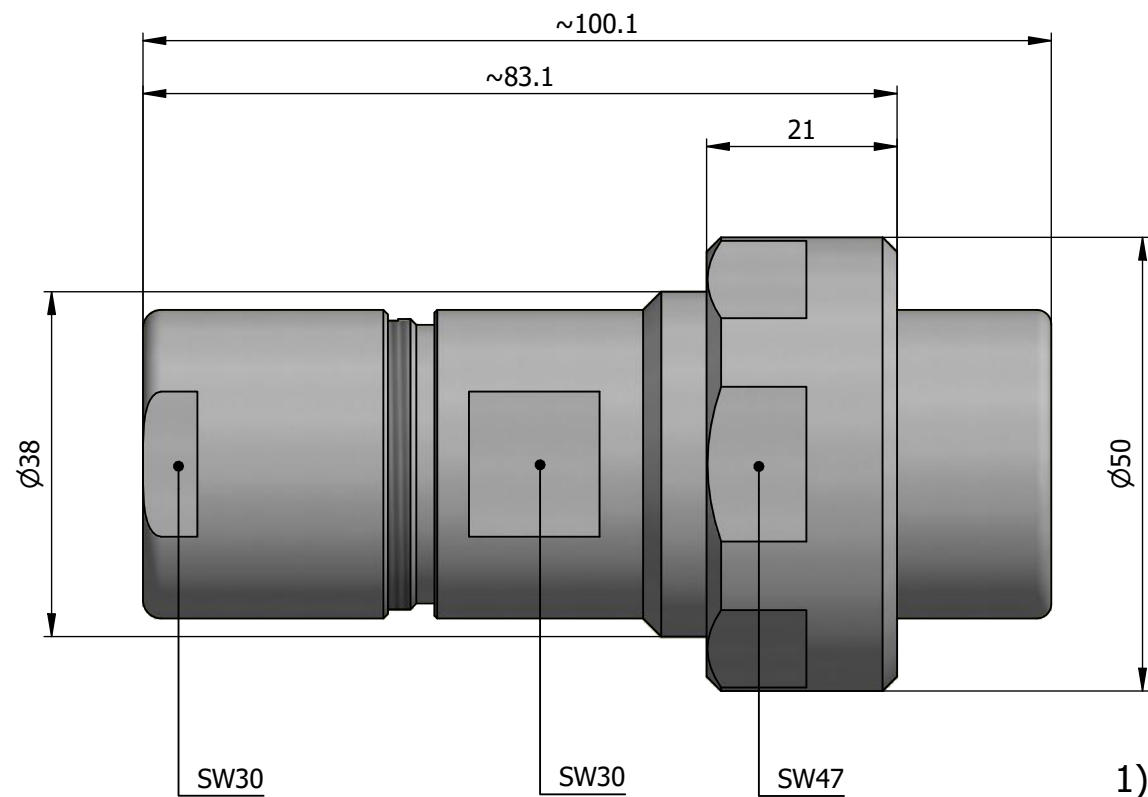

All dimensions are in millimeters (mm)

Alignment Key
Front View

Insert Configuration
Rear View

Note:

1) This picture is generic and for illustrative purposes only, and may show different keying, materials, colour, finish, and contact configuration. Minor shape or feature variations to actual item may be present.

All additional information are documented on the datasheet (See below link or QR Code)
www.lemo.com/pdf/FVN.5V.312.CLAC23.pdf

Model	Alignment Key	Series	Insert Config.	Housing	Insulator	Contact	Collet Type	Cable ϕ	Variant
FVN		.5V	.312						CLAC23