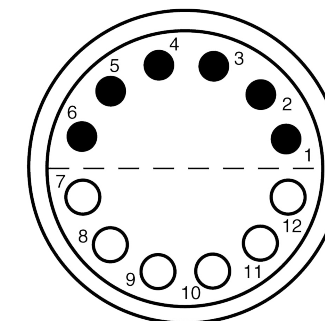

All dimensions are in millimeters (mm)

Alignment Key
Front View

Insert Configuration
Rear View

Note:

1) This picture is generic and for illustrative purposes only, and may show different keying, materials, colour, finish, and contact configuration. Minor shape or feature variations to actual item may be present.

All additional information are documented on the datasheet (See below link or QR Code)
www.lemo.com/pdf/FVN.5V.312.CLAC23.pdf

Model	Alignment Key	Series	Insert Config.	Housing	Insulator	Contact	Collet Type	Cable ϕ	Variant
FVN		.5V	.312						CLAC23