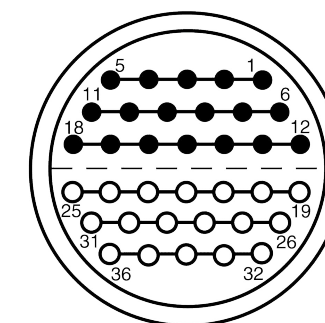

All dimensions are in millimeters (mm)

Alignment Key
Front View

Insert Configuration
Rear View

Note:

1) This picture is generic and for illustrative purposes only, and may show different keying, materials, colour, finish, and contact configuration. Minor shape or feature variations to actual item may be present.

All additional information are documented on the datasheet (See below link or QR Code)
www.lemo.com/pdf/FVN.5V.336.CLAC11.pdf

Model	Alignment Key	Series	Insert Config.	Housing	Insulator	Contact	Collet Type	Cable \varnothing	Variant
FVN		.5V	.336						CLAC11