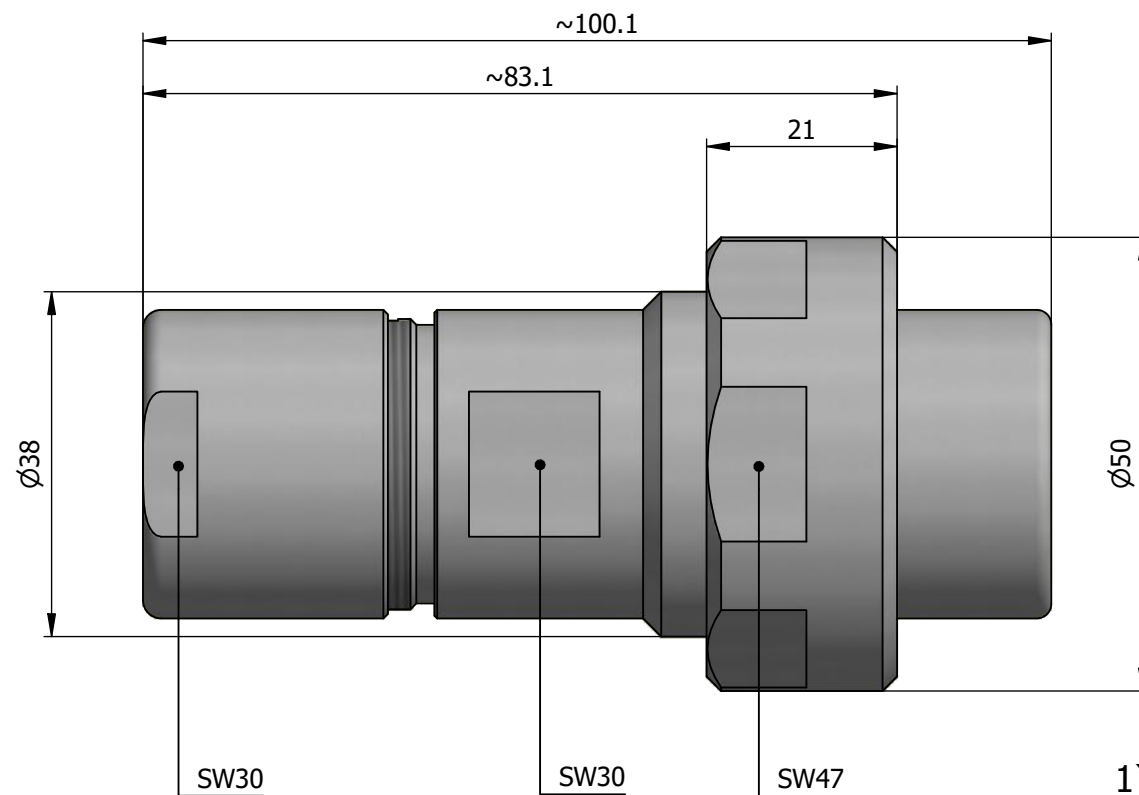

All dimensions are in millimeters (mm)

Alignment Key
Front View

Insert Configuration
Rear View

Note:

1) This picture is generic and for illustrative purposes only, and may show different keying, materials, colour, finish, and contact configuration. Minor shape or feature variations to actual item may be present.

All additional information are documented on the datasheet (See below link or QR Code)
www.lemo.com/pdf/FVN.5V.336.CLAC11.pdf

Model	Alignment Key	Series	Insert Config.	Housing	Insulator	Contact	Collet Type	Cable \varnothing	Variant
FVN		.5V	.336						CLAC11