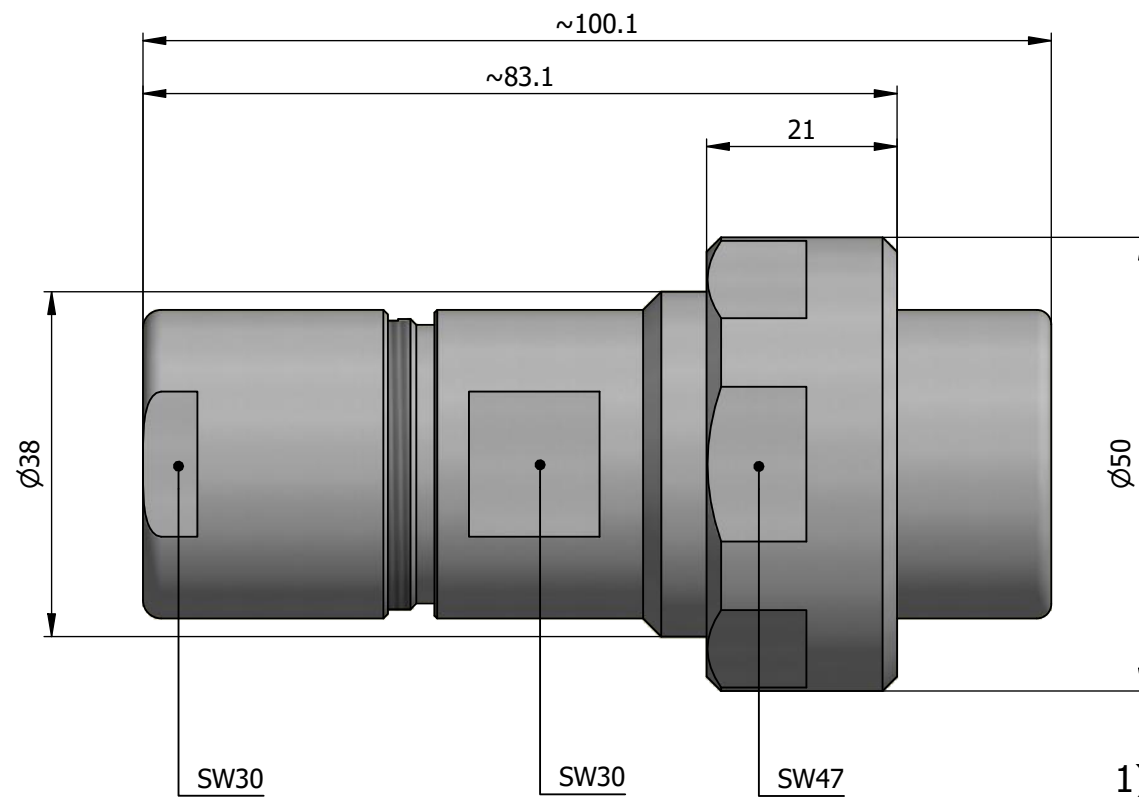

All dimensions are in millimeters (mm)

Alignment Key
Front View

Insert Configuration
Rear View

Note:

1) This picture is generic and for illustrative purposes only, and may show different keying, materials, colour, finish, and contact configuration. Minor shape or feature variations to actual item may be present.

All additional information are documented on the datasheet (See below link or QR Code)
www.lemo.com/pdf/FVN.5V.336.CLAC17.pdf

Model	Alignment Key	Series	Insert Config.	Housing	Insulator	Contact	Collet Type	Cable \varnothing	Variant
FVN		.5V	.336						CLAC17