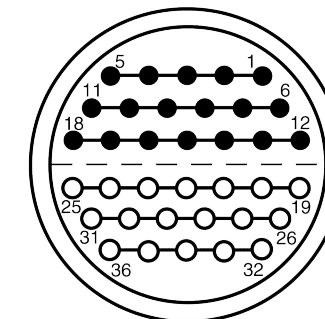

All dimensions are in millimeters (mm)

Alignment Key
Front View

Insert Configuration
Rear View

Note:

1) This picture is generic and for illustrative purposes only, and may show different keying, materials, colour, finish, and contact configuration. Minor shape or feature variations to actual item may be present.

All additional information are documented on the datasheet (See below link or QR Code)
www.lemo.com/pdf/FVN.5V.336.CLAC17.pdf

Model	Alignment Key	Series	Insert Config.	Housing	Insulator	Contact	Collet Type	Cable \varnothing	Variant
FVN		.5V	.336						CLAC17

Datasheet

Straight plug, cable collet

Series 5V

LEMO SA
 Chemin des Champs-Courbes 28
 1024 Ecublens - SWITZERLAND

Tel. (+41) 21 695 16 00
 email : info@lemo.com
 www.lemo.com

CD

Drawn	09.06.2023	MARI / MARI
Checked	09.06.2023	OBAR
Modified	00	09.06.2023 / MARI
DO NOT SCALE DRAWING		