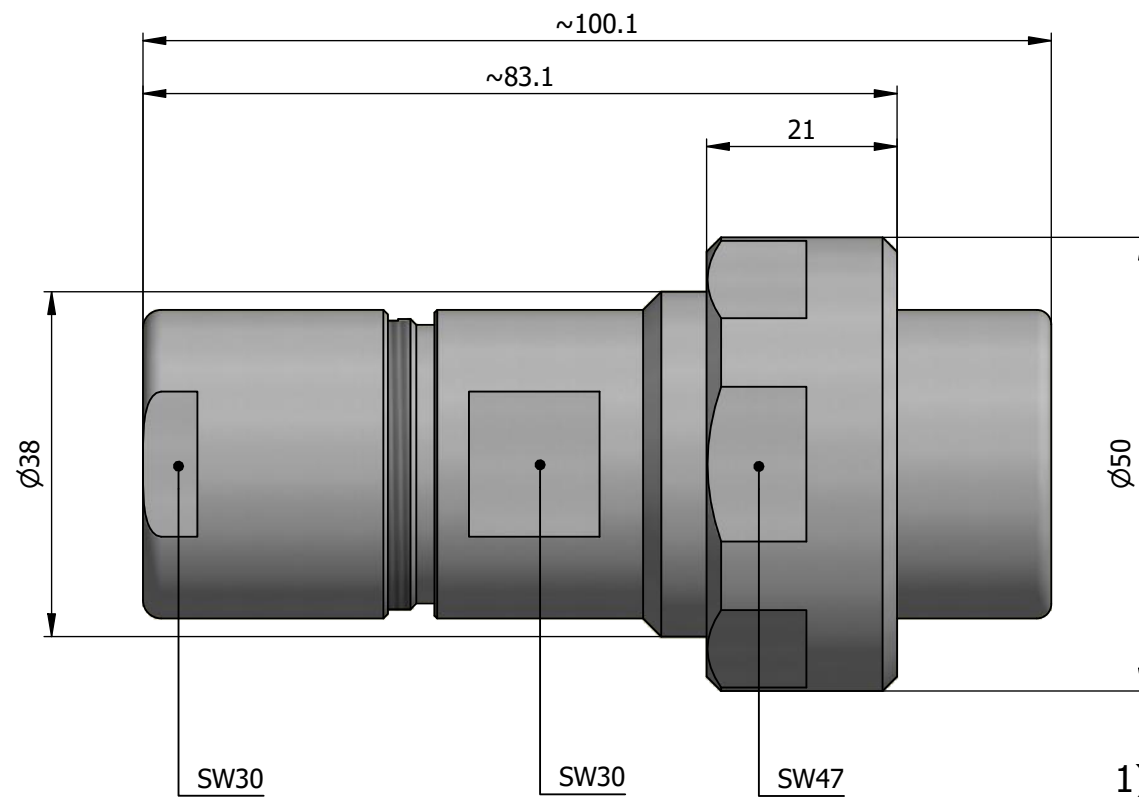

All dimensions are in millimeters (mm)

Alignment Key
Front View

Insert Configuration
Rear View

Note:

1) This picture is generic and for illustrative purposes only, and may show different keying, materials, colour, finish, and contact configuration. Minor shape or feature variations to actual item may be present.

All additional information are documented on the datasheet (See below link or QR Code)
www.lemo.com/pdf/FVN.5V.336.CLAC23.pdf

Model	Alignment Key	Series	Insert Config.	Housing	Insulator	Contact	Collet Type	Cable \varnothing	Variant
FVN		.5V	.336						
CLAC23									