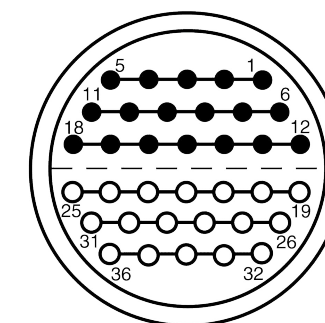

All dimensions are in millimeters (mm)

Alignment Key
Front View

Insert Configuration
Rear View

Note:

1) This picture is generic and for illustrative purposes only, and may show different keying, materials, colour, finish, and contact configuration. Minor shape or feature variations to actual item may be present.

All additional information are documented on the datasheet (See below link or QR Code)
www.lemo.com/pdf/FVN.5V.336.CLAC23.pdf

Model	Alignment Key	Series	Insert Config.	Housing	Insulator	Contact	Collet Type	Cable \varnothing	Variant
FVN		.5V	.336						
CLAC23									