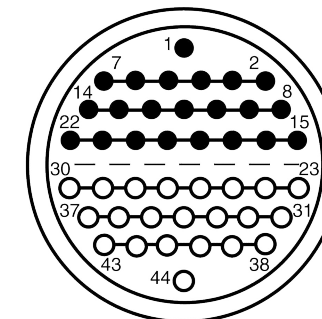

All dimensions are in millimeters (mm)

Alignment Key  
Front View

Insert Configuration  
Rear View

**Note:**

1) This picture is generic and for illustrative purposes only, and may show different keying, materials, colour, finish, and contact configuration. Minor shape or feature variations to actual item may be present.

All additional information are documented on the datasheet (See below link or QR Code)  
[www.lemo.com/pdf/FVN.5V.344.CLAC23.pdf](http://www.lemo.com/pdf/FVN.5V.344.CLAC23.pdf)

Model	Alignment Key	Series	Insert Config.	Housing	Insulator	Contact	Collet Type	Cable $\varnothing$	Variant
FVN		.5V	.344						CLAC23