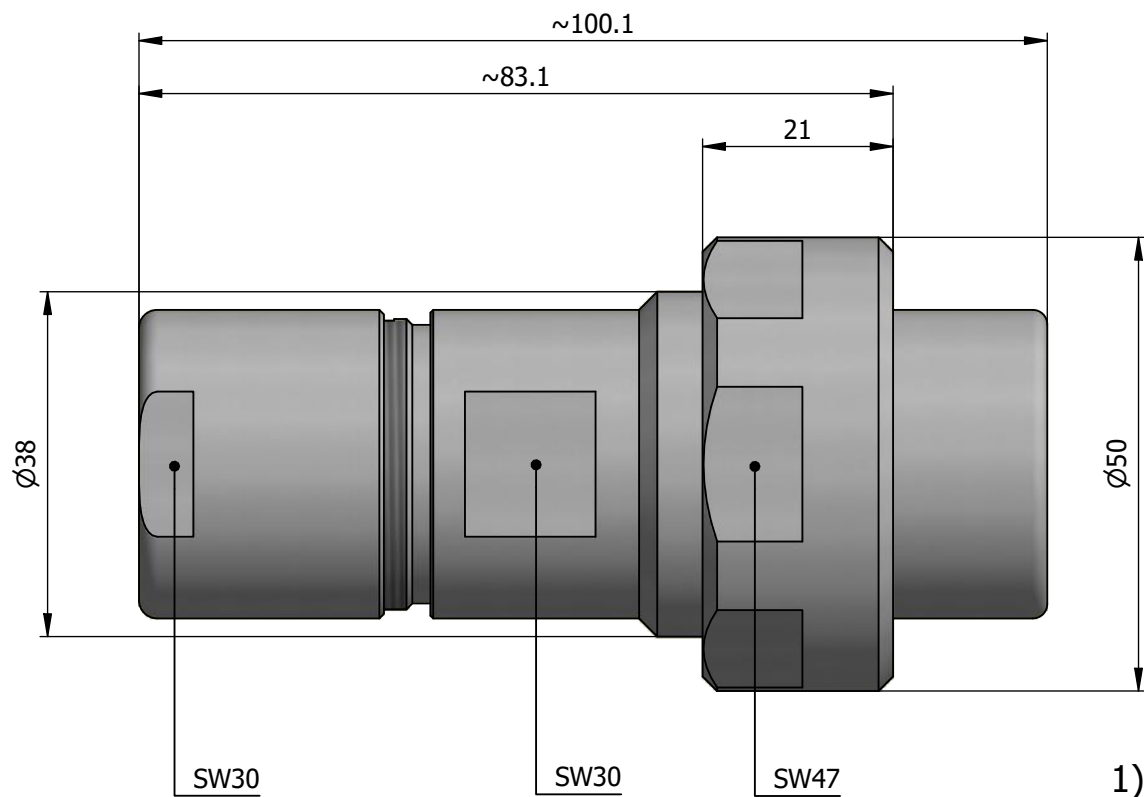

All dimensions are in millimeters (mm)

Alignment Key  
Front View

Insert Configuration  
Rear View

**Note:**

1) This picture is generic and for illustrative purposes only, and may show different keying, materials, colour, finish, and contact configuration. Minor shape or feature variations to actual item may be present.

All additional information are documented on the datasheet (See below link or QR Code)  
[www.lemo.com/pdf/FVN.5V.344.CLAC23.pdf](http://www.lemo.com/pdf/FVN.5V.344.CLAC23.pdf)

Model	Alignment Key	Series	Insert Config.	Housing	Insulator	Contact	Collet Type	Cable $\varnothing$	Variant
FVN		.5V	.344						CLAC23