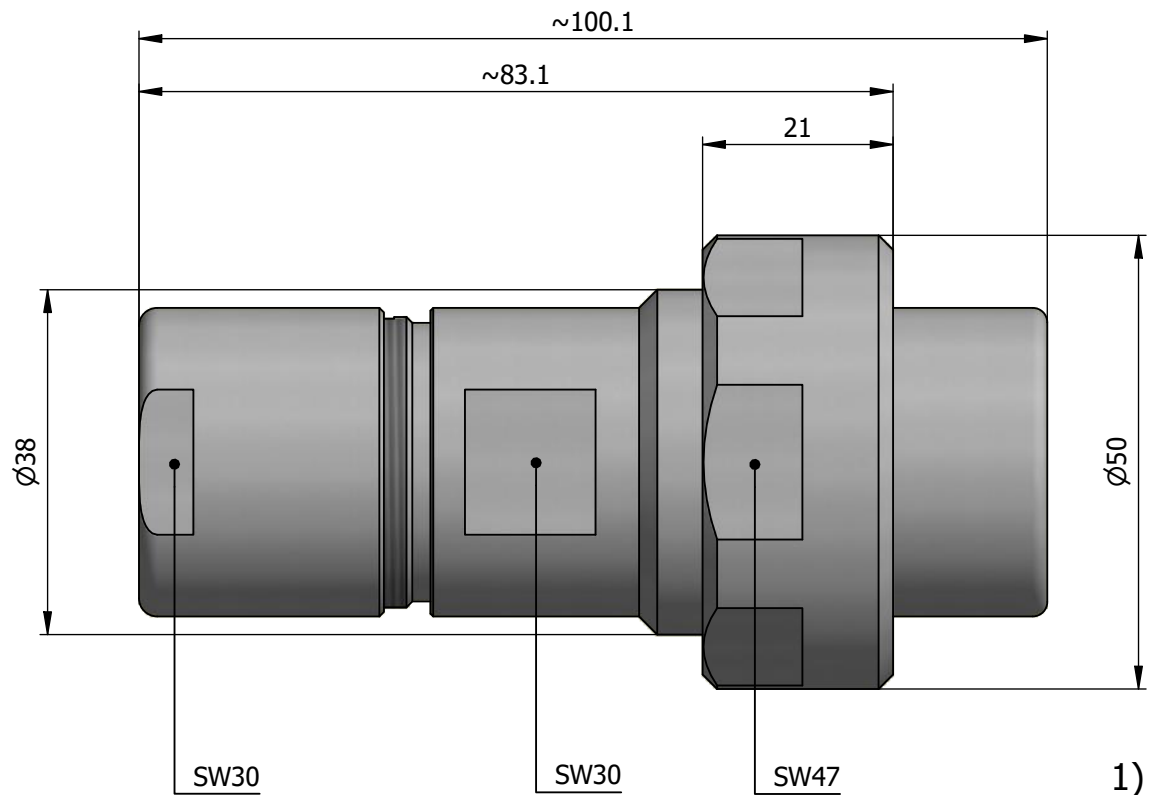

All dimensions are in millimeters (mm)

Alignment Key  
Front View

Insert Configuration  
Rear View

**Note:**

1) This picture is generic and for illustrative purposes only, and may show different keying, materials, colour, finish, and contact configuration. Minor shape or feature variations to actual item may be present.

All additional information are documented on the datasheet (See below link or QR Code)  
[www.lemo.com/pdf/FVN.5V.348.CLAC15.pdf](http://www.lemo.com/pdf/FVN.5V.348.CLAC15.pdf)

Model	Alignment Key	Series	Insert Config.	Housing	Insulator	Contact	Collet Type	Cable $\phi$	Variant
FVN		.5V	.348						CLAC15