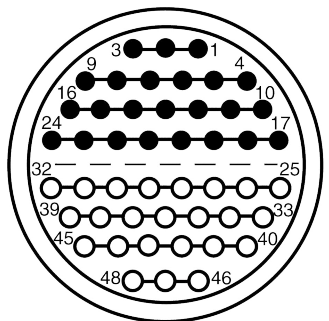

All dimensions are in millimeters (mm)

Alignment Key  
Front View

Insert Configuration  
Rear View

**Note:**

1) This picture is generic and for illustrative purposes only, and may show different keying, materials, colour, finish, and contact configuration. Minor shape or feature variations to actual item may be present.

All additional information are documented on the datasheet (See below link or QR Code)  
[www.lemo.com/pdf/FVN.5V.348.CLAC15.pdf](http://www.lemo.com/pdf/FVN.5V.348.CLAC15.pdf)

Model	Alignment Key	Series	Insert Config.	Housing	Insulator	Contact	Collet Type	Cable $\phi$	Variant
FVN		.5V	.348						CLAC15