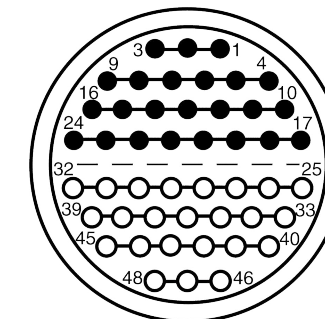

All dimensions are in millimeters (mm)

Alignment Key  
Front View

Insert Configuration  
Rear View

**Note:**

1) This picture is generic and for illustrative purposes only, and may show different keying, materials, colour, finish, and contact configuration. Minor shape or feature variations to actual item may be present.

All additional information are documented on the datasheet (See below link or QR Code)  
[www.lemo.com/pdf/FVN.5V.348.CLAC21.pdf](http://www.lemo.com/pdf/FVN.5V.348.CLAC21.pdf)

Model	Alignment Key	Series	Insert Config.	Housing	Insulator	Contact	Collet Type	Cable $\varnothing$	Variant
FVN		.5V	.348						CLAC21