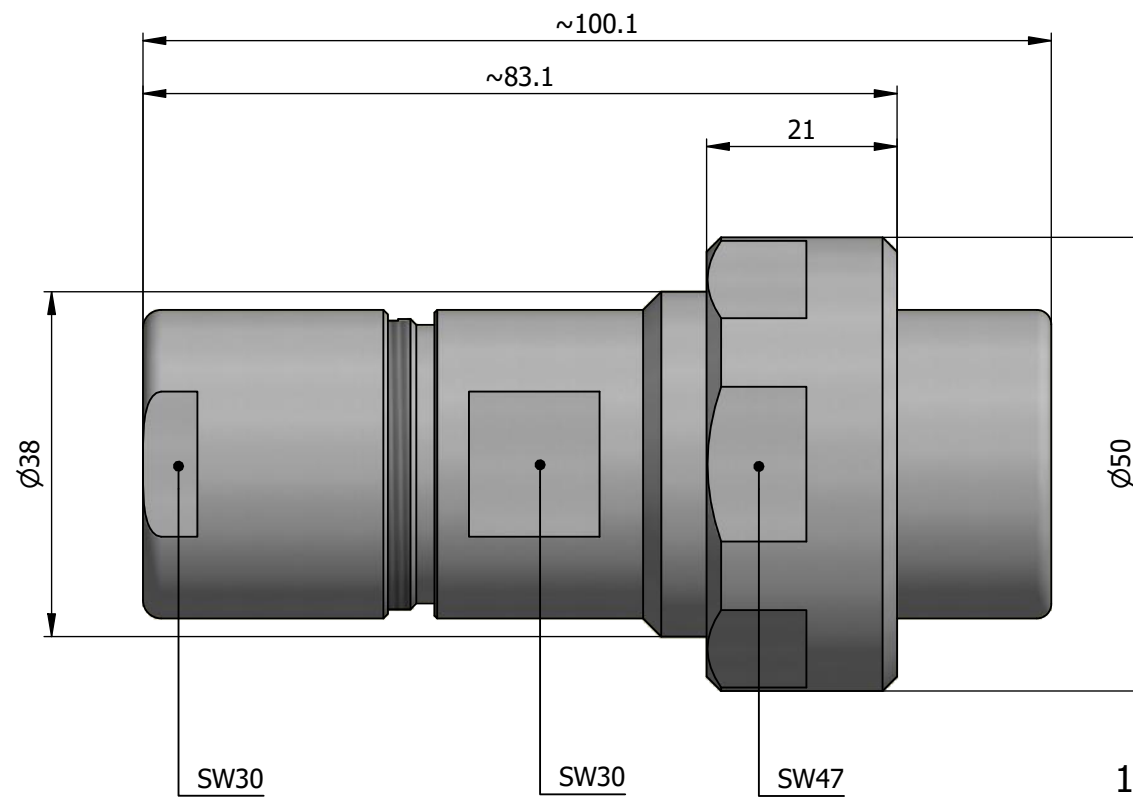

All dimensions are in millimeters (mm)

Alignment Key  
Front View

Insert Configuration  
Rear View

**Note:**

1) This picture is generic and for illustrative purposes only, and may show different keying, materials, colour, finish, and contact configuration. Minor shape or feature variations to actual item may be present.

All additional information are documented on the datasheet (See below link or QR Code)  
[www.lemo.com/pdf/FVN.5V.348.CLAC21.pdf](http://www.lemo.com/pdf/FVN.5V.348.CLAC21.pdf)

Model	Alignment Key	Series	Insert Config.	Housing	Insulator	Contact	Collet Type	Cable $\varnothing$	Variant
FVN		.5V	.348						CLAC21