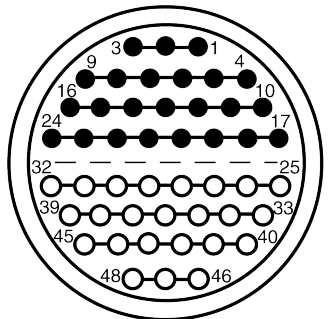

All dimensions are in millimeters (mm)

Alignment Key  
Front View

Insert Configuration  
Rear View

**Note:**

1) This picture is generic and for illustrative purposes only, and may show different keying, materials, colour, finish, and contact configuration. Minor shape or feature variations to actual item may be present.

All additional information are documented on the datasheet (See below link or QR Code)  
[www.lemo.com/pdf/FVN.5V.348.CLAC23.pdf](http://www.lemo.com/pdf/FVN.5V.348.CLAC23.pdf)

Model	Alignment Key	Series	Insert Config.	Housing	Insulator	Contact	Collet Type	Cable $\varnothing$	Variant
FVN		.5V	.348						CLAC23