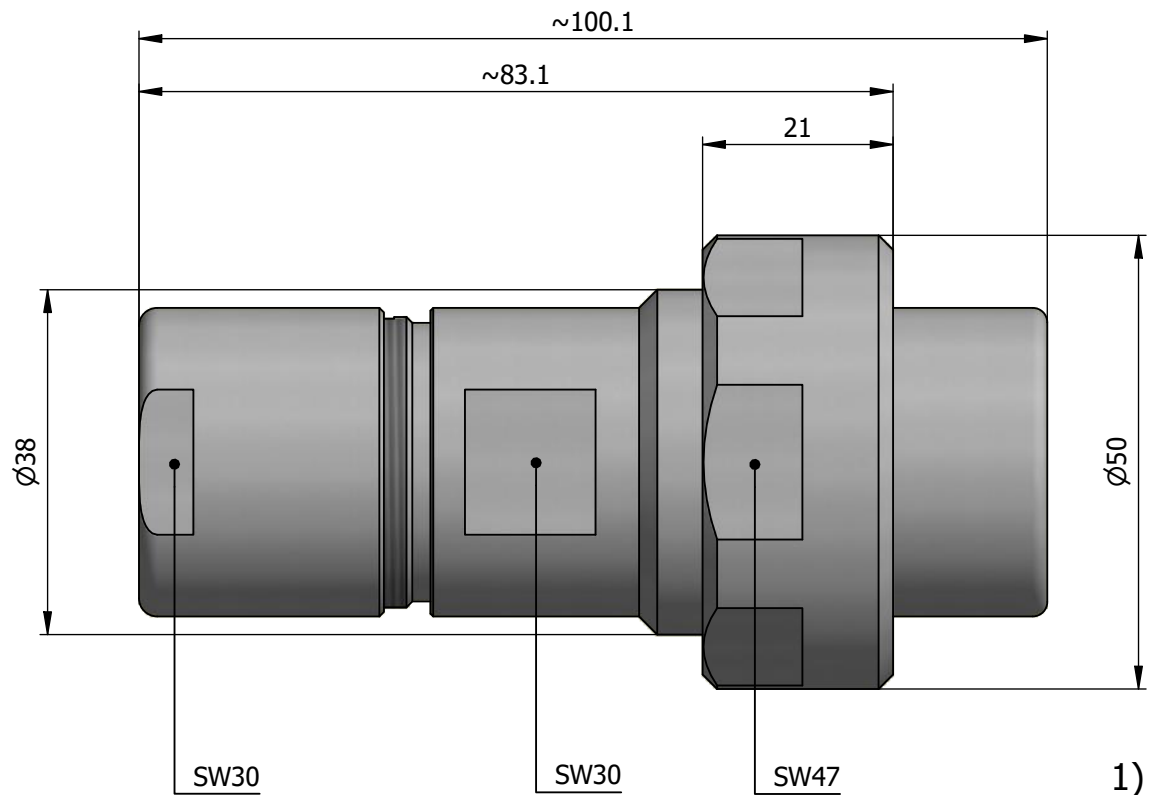

All dimensions are in millimeters (mm)

Alignment Key  
Front View

Insert Configuration  
Rear View

**Note:**

1) This picture is generic and for illustrative purposes only, and may show different keying, materials, colour, finish, and contact configuration. Minor shape or feature variations to actual item may be present.

All additional information are documented on the datasheet (See below link or QR Code)  
[www.lemo.com/pdf/FVN.5V.348.CLAC23.pdf](http://www.lemo.com/pdf/FVN.5V.348.CLAC23.pdf)

Model	Alignment Key	Series	Insert Config.	Housing	Insulator	Contact	Collet Type	Cable $\varnothing$	Variant
FVN		.5V	.348						CLAC23