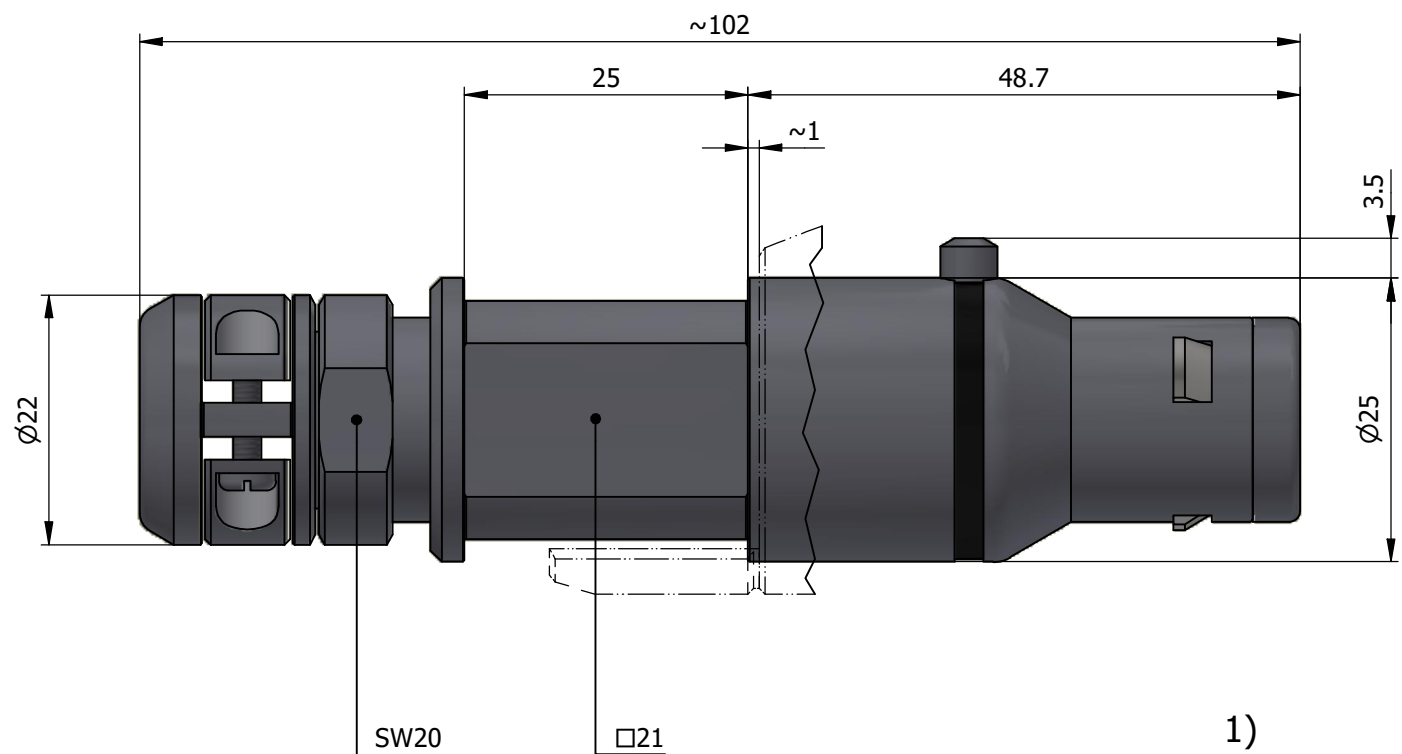

All dimensions are in millimeters (mm)

Insert Configuration
Rear View

Note:

1) This picture is generic and for illustrative purposes only, and may show different keying, materials, colour, finish, and contact configuration. Minor shape or feature variations to actual item may be present.

All additional information are documented on the datasheet (See below link or QR Code)
www.lemo.com/pdf/FZG.3N.302.TLAY11.pdf

Model: FZG.3N.302.TLAY11
 Series: 3N
 Insert Config.: 302
 Housing: TLAY
 Insulator: 11
 Contact: T
 Collet Type: L
 Cable Ø: 11
 Variant: 11

Datasheet

Straight plug with positioning pin, cable clamp, and smooth handling surface

Series 3N

LEMO SA
 Chemin des Champs-Courbes 28
 1024 Ecublens - SWITZERLAND

Tel. (+41) 21 695 16 00
 email : info@lemo.com
 www.lemo.com