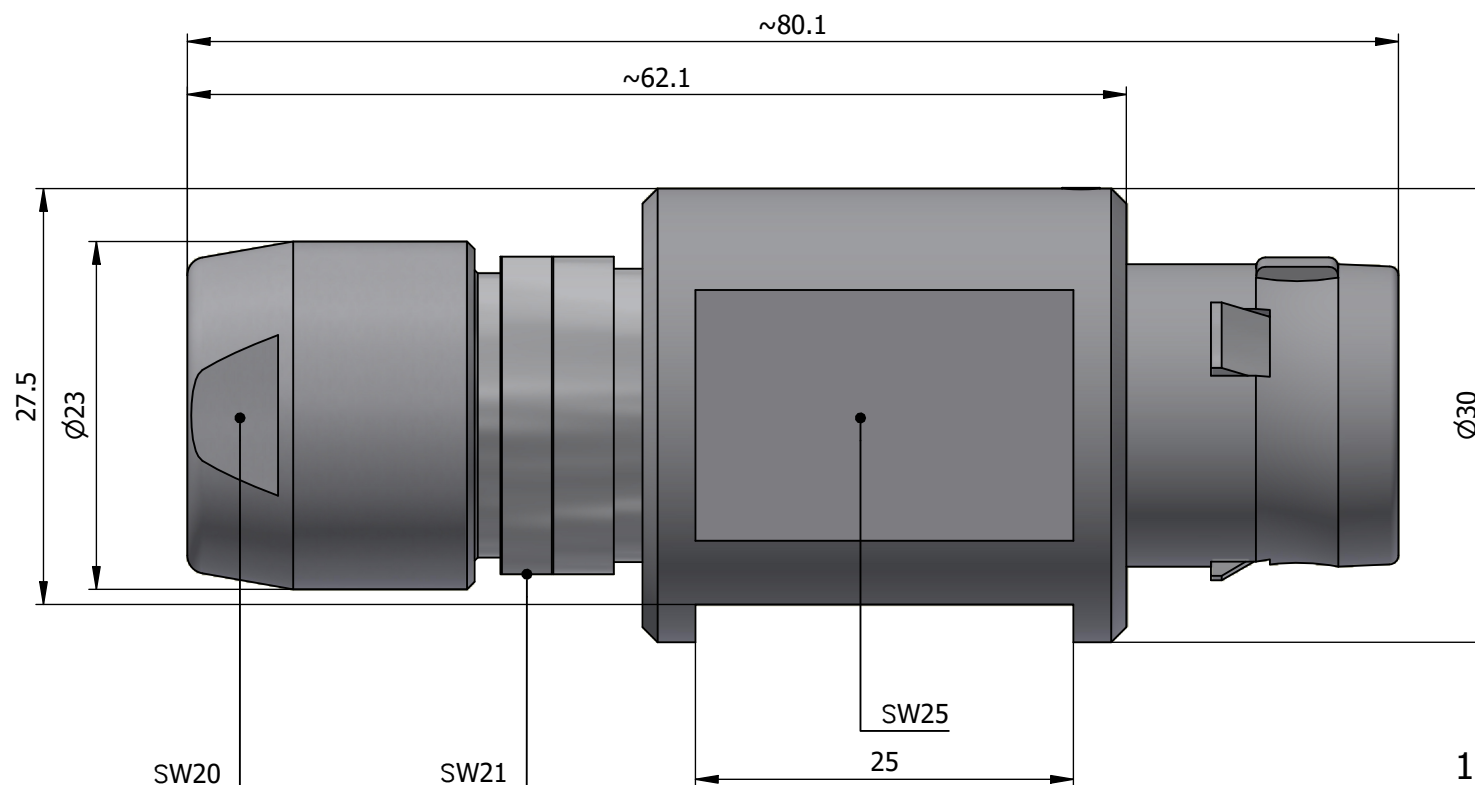

All dimensions are in millimeters (mm)

Alignment Key
Front View

Insert Configuration
Rear View

Note:

1) This picture is generic and for illustrative purposes only, and may show different keying, materials, colour, finish, and contact configuration. Minor shape or feature variations to actual item may be present.

All additional information are documented on the datasheet (See below link or QR Code)
www.lemo.com/pdf/FZG.4B.324.CLAD12.pdf

Model	Alignment Key	Series	Insert Config.	Housing	Insulator	Contact	Collet Type	Cable Ø	Variant
FZG	.4B	.324	.CLAD12						