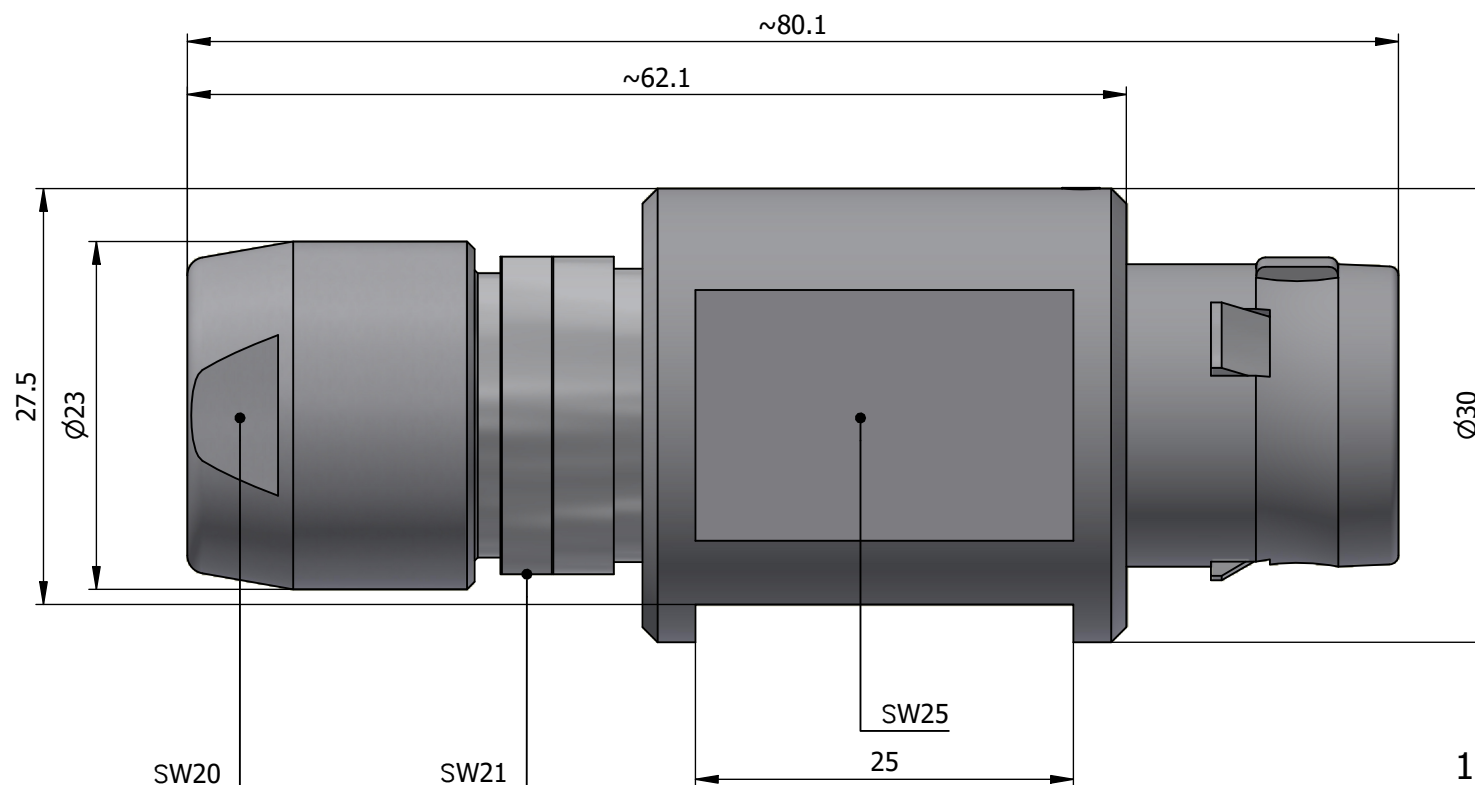

All dimensions are in millimeters (mm)

Alignment Key
Front View

Insert Configuration
Rear View

Note:

1) This picture is generic and for illustrative purposes only, and may show different keying, materials, colour, finish, and contact configuration. Minor shape or feature variations to actual item may be present.

All additional information are documented on the datasheet (See below link or QR Code)
www.lemo.com/pdf/FZG.4B.340.CLAD16.pdf

Model	Alignment Key	Series	Insert Config.	Housing	Insulator	Contact	Collet Type	Cable Ø	Variant
FZG	.4B	.340	.CLAD	16					